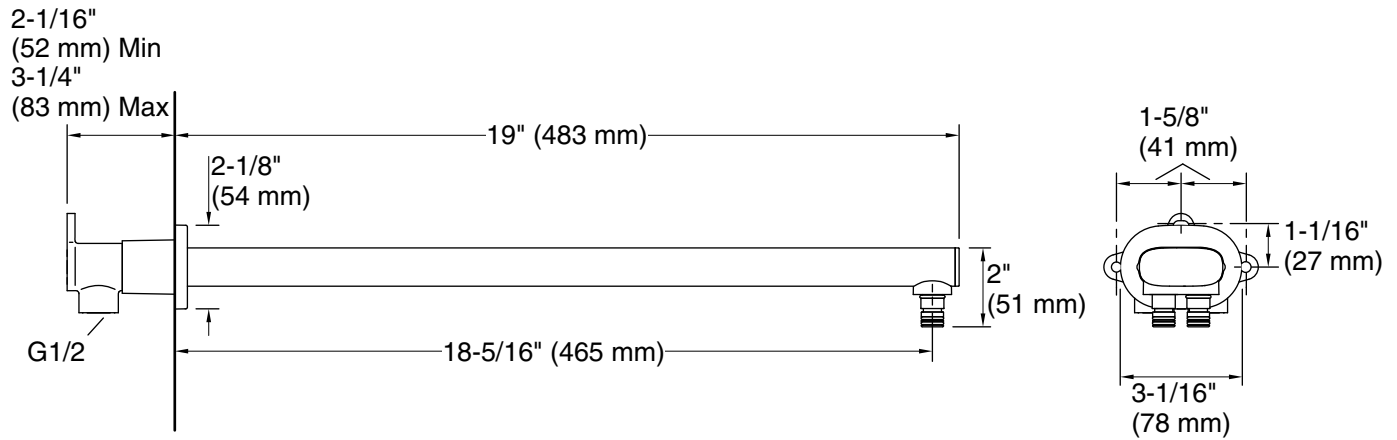

Features

- Compatible only with two-function rainheads.
- 19" (483 mm) rainhead arm.

Material

- Brass construction ensures durability and reliability.
- KOHLER finishes resist corrosion and tarnishing.

Installation

- G 1/2 inlet connection.
- Outlet connections slip-fit to rainhead.
- Wall-mount.

Codes/Standards

None Applicable

See website for detailed warranty information.

Technical Information

All product dimensions are nominal.