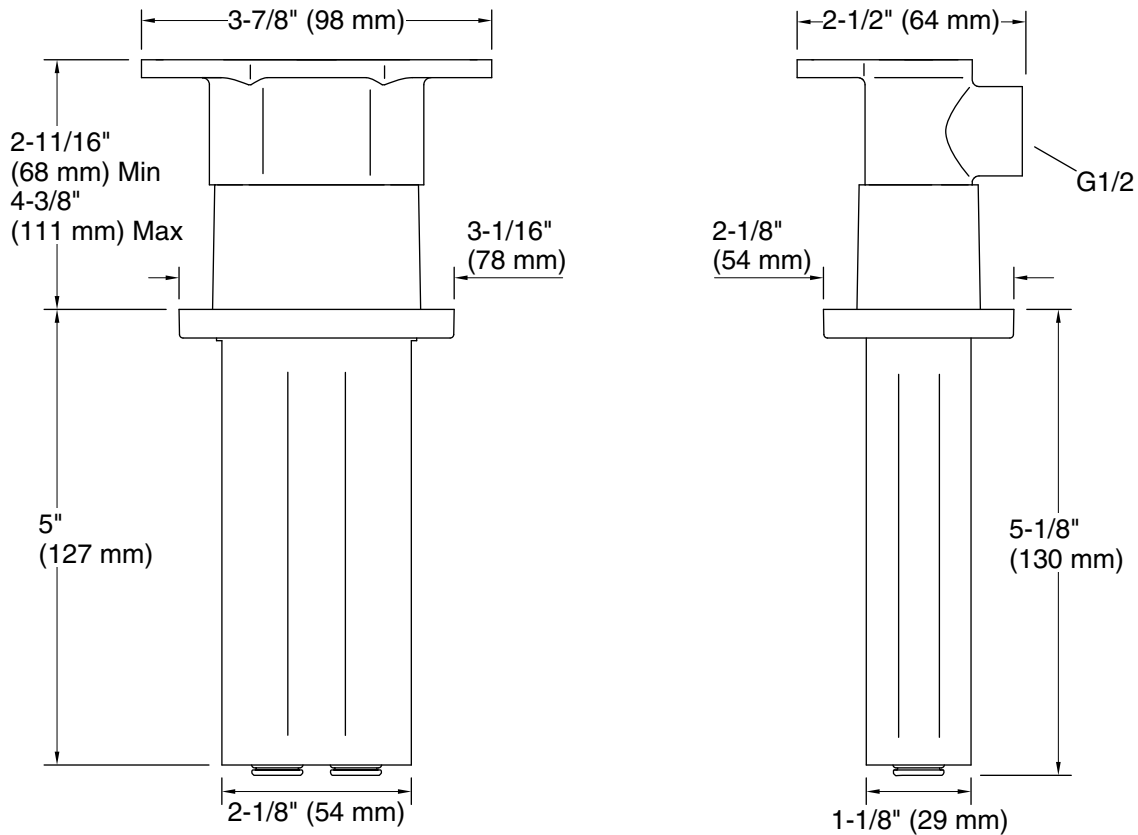

Features

- Compatible only with two-function rainheads.
- 5" (127 mm) rainhead arm.

Material

- Brass construction ensures durability and reliability.
- KOHLER finishes resist corrosion and tarnishing.

Installation

- Slip-fit connection.
- Ceiling-mount.

Codes/Standards

None Applicable

See website for detailed warranty information.

Technical Information

All product dimensions are nominal.