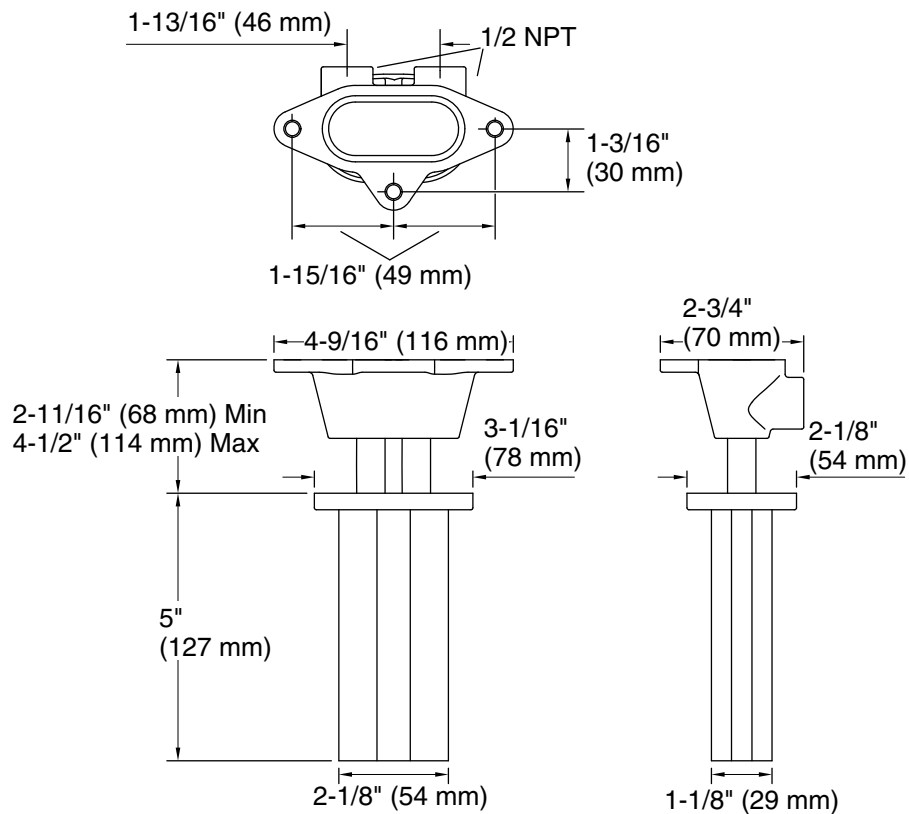

KOHLER® Faucets 5" ceiling-mount two-function rainhead arm and flange

Statement®

K-26325

Features

- Compatible only with two-function rainheads
- 5" (127 mm) rainhead arm

Material

- Brass construction ensures durability and reliability
- KOHLER® finishes resist corrosion and tarnishing

7-9-2024 22:39 - US

THE BOLD LOOK
OF **KOHLER®**

KOHLER Faucets 5" ceiling-mount two-function rainhead arm and flange

Statement®

K-26325

Technical Information

All product dimensions are nominal.

1-800-4KOHLER (1-800-456-4537)