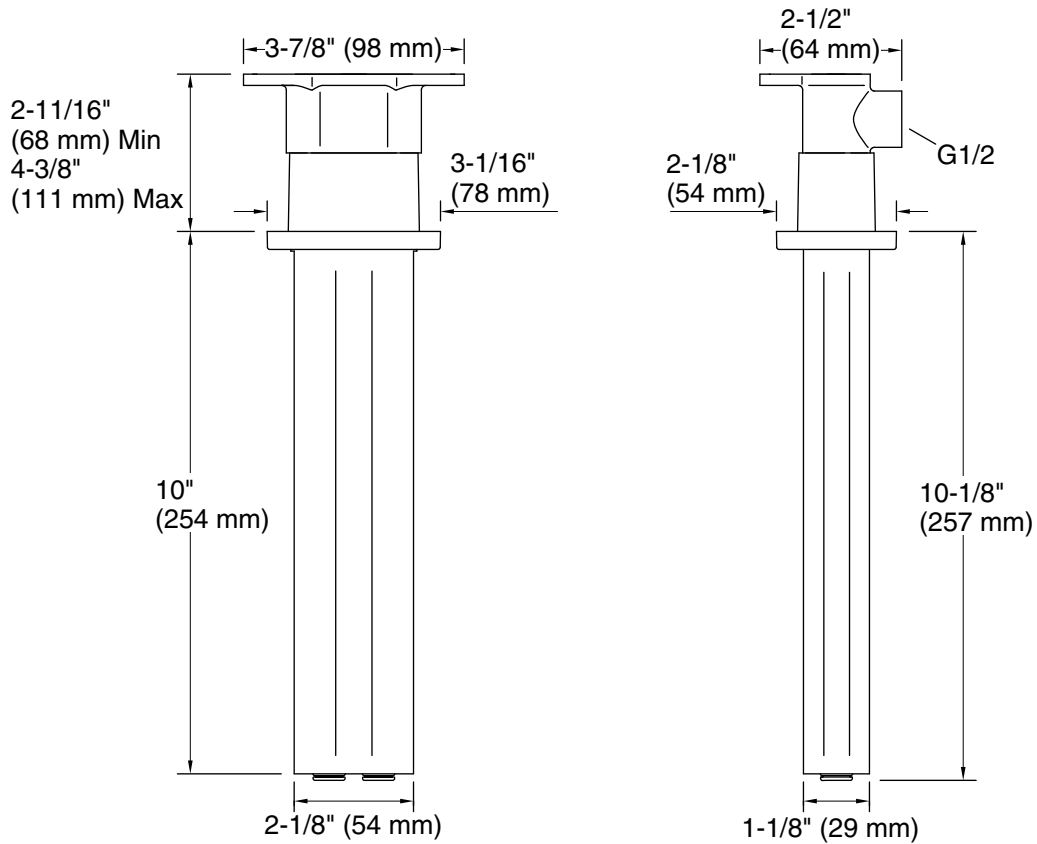

Features

- Compatible only with two-function rainheads.
- 10" (254 mm) rainhead arm.

Material

- Brass construction ensures durability and reliability.
- KOHLER finishes resist corrosion and tarnishing.

Installation

- G 1/2 inlet connection.
- Outlet connections slip-fit to rainhead.
- Ceiling-mount.

Codes/Standards

None Applicable

See website for detailed warranty information.

Technical Information

All product dimensions are nominal.