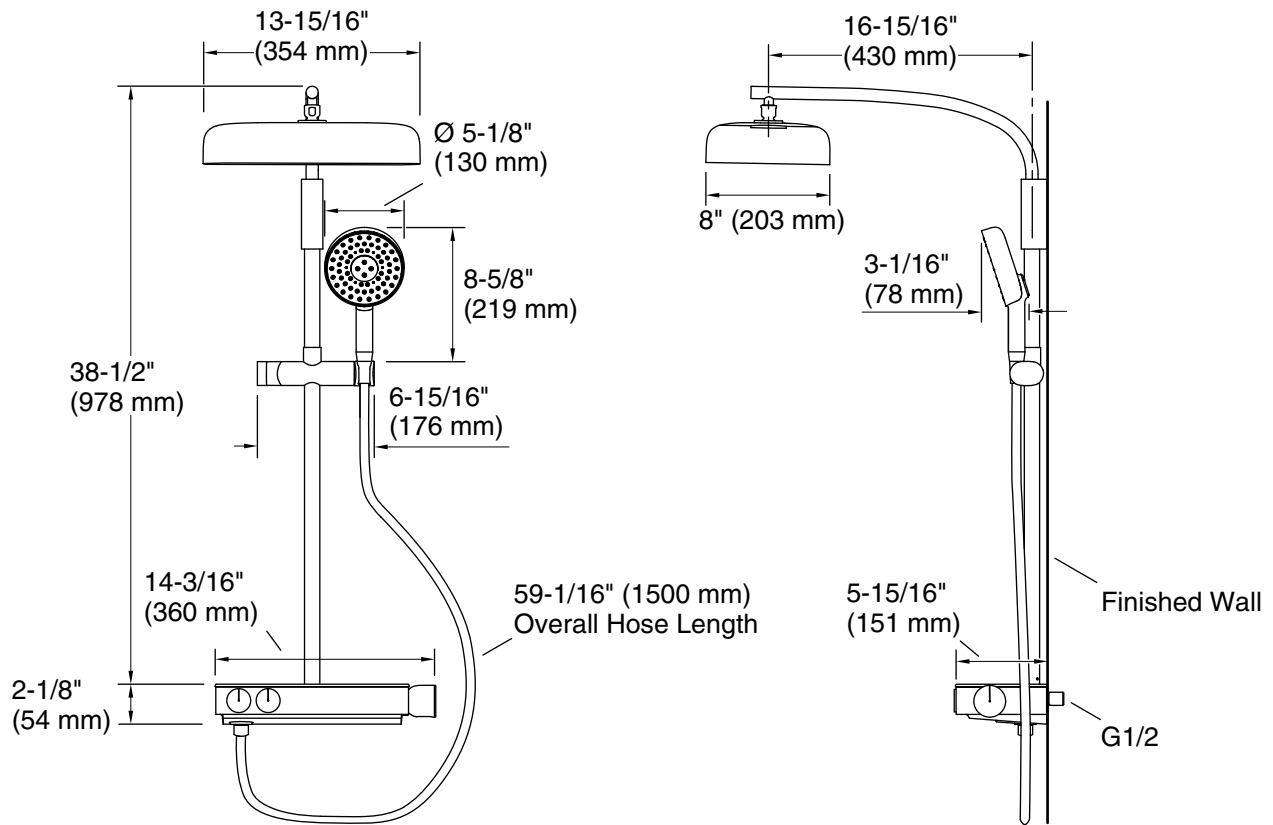

Features

- Modern, simplistic exposed thermostatic column serves as a hub for shower controls.
- Includes shower column, rainhead, handshower, hose, thermostatic valve and control panel.
- Single-function oblong rainhead features Full Coverage with Katalyst technology, a drenching spray experience ideal for rinsing shampoo from hair.
- Multifunction handshower with advanced spray engine provides three spray experiences: Full Coverage with Katalyst technology, Deep Massage, and Cloud.
- Deep Massage streams twist and swirl, targeting sore muscles to ease away aches and pains.
- Cloud spray experience restores with a thick cloud of silky, super-fine water droplets.
- 2.5 gpm (9.5 lpm) showerhead and handshower flow rate.
- MasterClean™ sprayface features an easy-to-clean surface that withstands mineral buildup.
- Optimized sprayface for maximum performance.
- Slidebar bracket allows you to adjust the height and angle of the handshower.
- Mechanically controlled thermostatic mixing valve maintains outlet temperature throughout shower experience.
- Control panel includes adjustable temperature dial with integrated adjustable high-temperature limit feature and shower outlet on/off buttons.
- When pressed once, shower outlet turns on and button pops out, becoming a knob for water flow adjustment.
- When pressed back in, water turns off and outlet button aligns with control plate surface; flow setting remains intact.
- G 1/2 Universal NPT and direct sweat inlets and outlets.

Installation

- Valve is fully serviceable from control panel.

Codes/Standards

None Applicable

See website for detailed warranty information.

Technical Information

All product dimensions are nominal.

Drain included: No