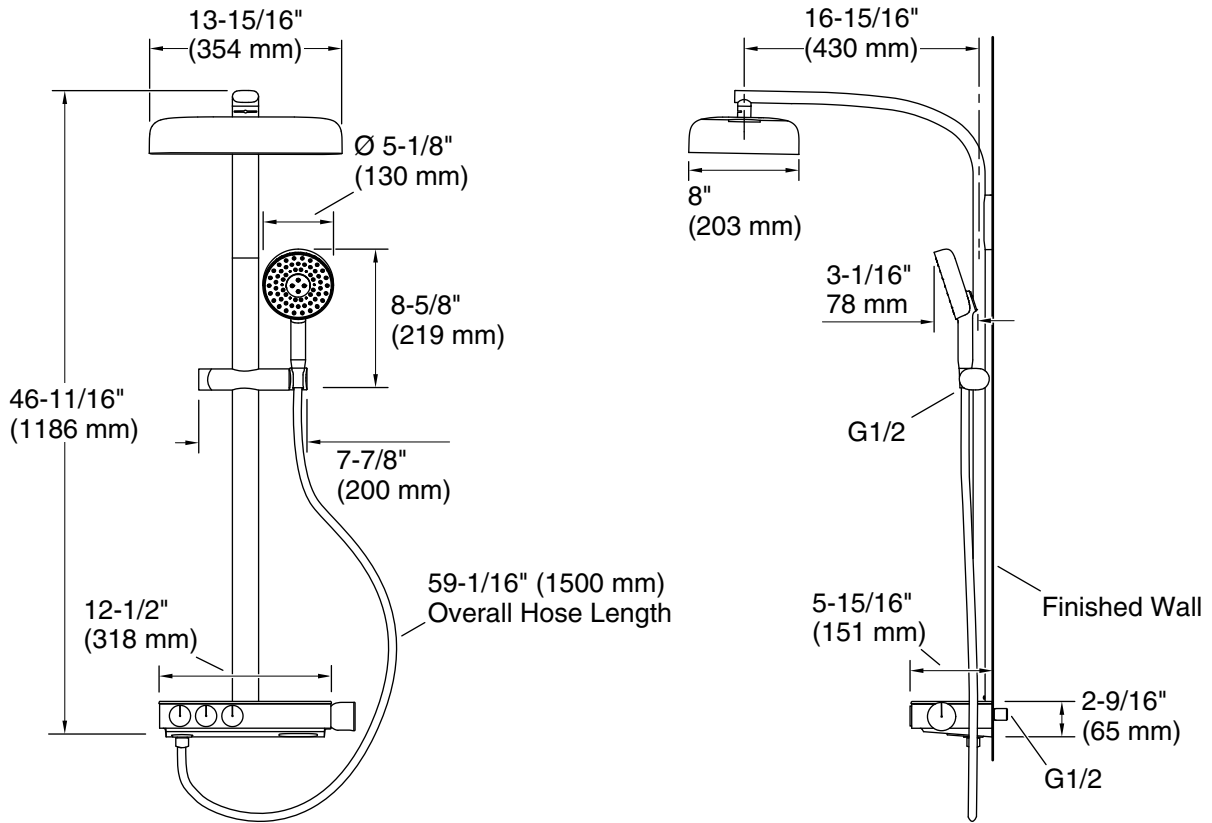

Features

- Modern, simplistic exposed thermostatic column serves as a hub for shower controls.
- Includes shower column, rainhead, handshower, hose, thermostatic valve and control panel.
- Dual-function oblong rainhead features Full Coverage with Katalyst technology, a drenching spray experience ideal for rinsing shampoo from hair.
- Deep Massage streams twist and swirl, targeting sore muscles to ease away aches and pains.
- Multifunction handshower with advanced spray engine provides three spray experiences: Full Coverage with Katalyst technology, Deep Massage, and Cloud.
- Cloud spray experience restores with a thick cloud of silky, super-fine water droplets.
- 2.5 gpm (9.5 lpm) showerhead and handshower flow rate.
- MasterClean™ sprayface features an easy-to-clean surface that withstands mineral buildup.
- Optimized sprayface for maximum performance.
- Slidebar bracket allows you to adjust the height and angle of the handshower.
- Mechanically controlled thermostatic mixing valve maintains outlet temperature throughout shower experience.
- Control panel includes adjustable temperature dial with integrated adjustable high-temperature limit feature and shower outlet on/off buttons.
- When pressed once, shower outlet turns on and button pops out, becoming a knob for water flow adjustment.
- When pressed back in, water turns off and outlet button aligns with control plate surface; flow setting remains intact.
- G 1/2 connection.

Installation

- Valve is fully serviceable from control panel.

Codes/Standards

None Applicable

See website for detailed warranty information.

Technical Information

All product dimensions are nominal.

Shower Valve:

Drain included: No

Handshower:

Rated maximum flow:	2.5 gal/min (9.5 l/min)
Pressure:	80 psi (5.5 bar)

Showerhead/Body Spray:

Rated maximum flow:	2.5 gal/min (9.5 l/min)
Pressure:	80 psi (5.5 bar)