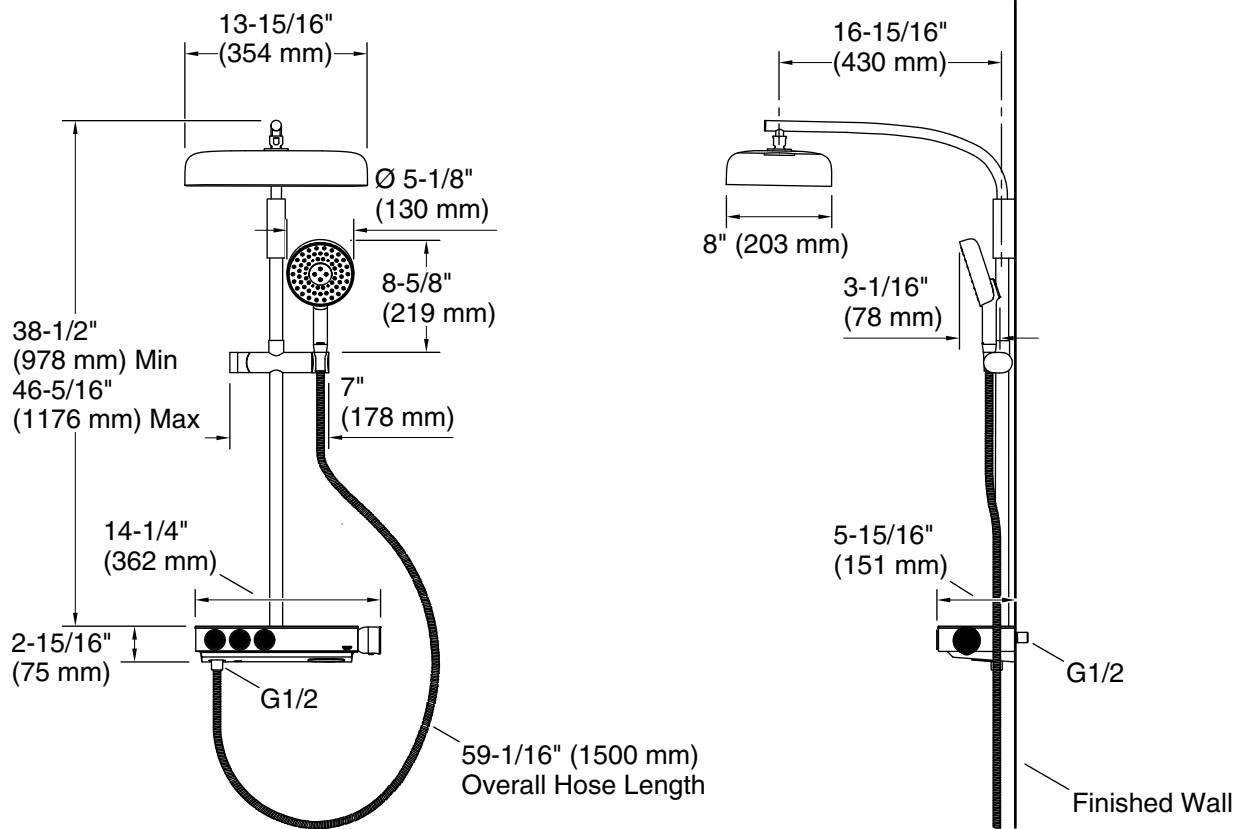

Features

- Modern, simplistic exposed thermostatic column serves as a hub for bath/shower controls.
- Includes bath/shower column, rainhead, handshower, hose, thermostatic valve and control panel with integrated bath filler.
- Single-function oblong rainhead features Full Coverage with Katalyst technology, a drenching spray experience ideal for rinsing shampoo from hair.
- Multifunction handshower with advanced spray engine provides three spray experiences: Full Coverage with Katalyst technology, Deep Massage, and Cloud.
- Deep Massage streams twist and swirl, targeting sore muscles to ease away aches and pains.
- Cloud spray experience restores with a thick cloud of silky, super-fine water droplets.
- 2.5 gpm (9.5 lpm) showerhead and handshower flow rate.
- MasterClean™ sprayface features an easy-to-clean surface that withstands mineral buildup.
- Optimized sprayface for maximum performance.
- Slidebar bracket allows you to adjust the height and angle of the handshower.
- Mechanically controlled thermostatic mixing valve maintains outlet temperature throughout shower experience.
- Control panel includes adjustable temperature dial with integrated adjustable high-temperature limit feature and shower outlet on/off buttons.
- When pressed once, shower outlet turns on and button pops out, becoming a knob for water flow adjustment.
- When pressed back in, water turns off and outlet button aligns with control plate surface; flow setting remains intact.
- G 1/2 connection.

Installation

- Valve is fully serviceable from control panel.

Codes/Standards

None Applicable

See website for detailed warranty information.

Technical Information

All product dimensions are nominal.

Shower Valve:

Drain included: No

Handshower:

Rated maximum flow:	2.5 gal/min (9.5 l/min)
Pressure:	80 psi (5.5 bar)

Showerhead/Body Spray:

Rated maximum flow:	2.5 gal/min (9.5 l/min)
Pressure:	80 psi (5.5 bar)