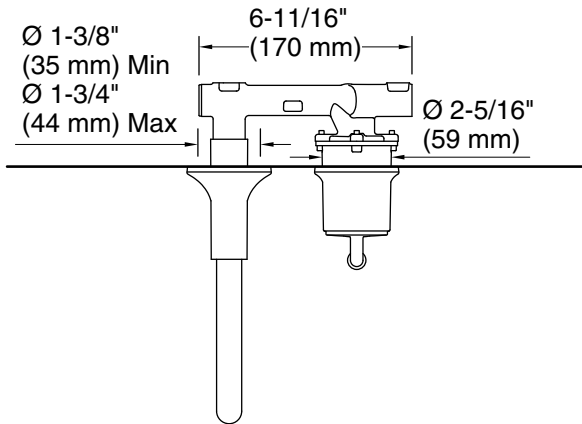

### Features

- A single handle controls both on/off activation and temperature setting
- 7-11/16" (195 mm) spout reach
- 1.2 gpm (4.5 lpm) maximum flow rate at 60 psi (4.14 bar)
- Coordinates with other products in the Tone collection
- This product can help a building earn Water Efficiency points in LEED® Green Building Rating System

### Technical Information

All product dimensions are nominal.

#### Spout:

Spout reach: 8-3/16" (208 mm)