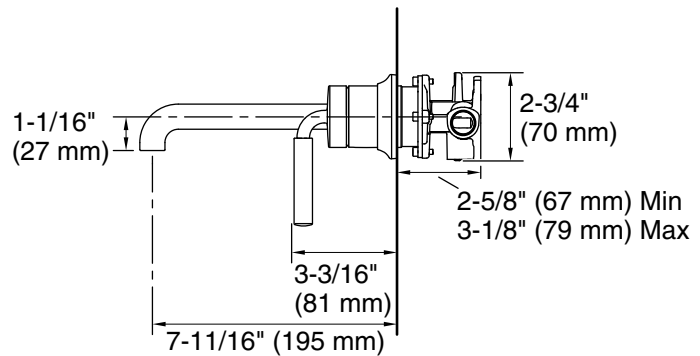

### Features

- A single handle controls both on/off activation and temperature setting
- 7-11/16" (195 mm) spout reach
- 1.2 gpm (4.5 lpm) maximum flow rate at 60 psi (4.14 bar)
- Coordinates with other products in the Tone collection
- This product can help a building earn Water Efficiency points in LEED® Green Building Rating System

### Technical Information

All product dimensions are nominal.

#### Spout:

Spout reach: 8-3/16" (208 mm)