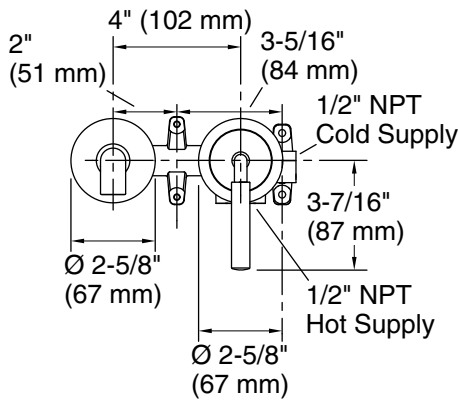

### Features

- A single handle controls both on/off activation and temperature setting
- 7-11/16" (195 mm) spout reach
- 1.2 gpm (4.5 lpm) maximum flow rate at 60 psi (4.14 bar)
- Coordinates with other products in the Tone collection
- This product can help a building earn Water Efficiency points in LEED® Green Building Rating System

### Technical Information

All product dimensions are nominal.

#### Spout:

Spout reach: 8-3/16" (208 mm)