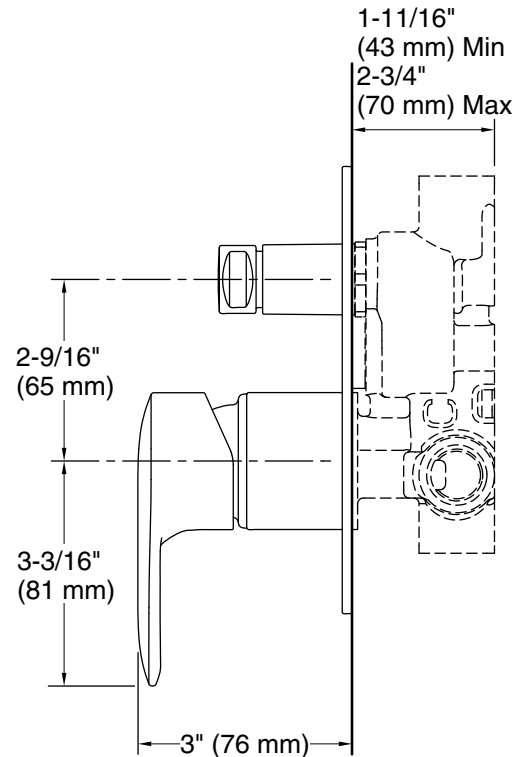

Features

- Includes faceplate with lever handle and push-button diverter
- Single lever handle allows for both volume and temperature control
- Red/blue indexing on handle
- For use with K-882T-B recessed 40 mm bath and shower valve

Material

- Premium metal construction
- KOHLER® finishes resist corrosion and tarnishing

Installation

- Wall-mount
- Trim only; requires valve to complete installation (sold separately)

Codes/Standards

Plumbing Standards
GB 18145

Technical Information

All product dimensions are nominal.

Drain included: No

Notes

Install this product according to the installation instructions.