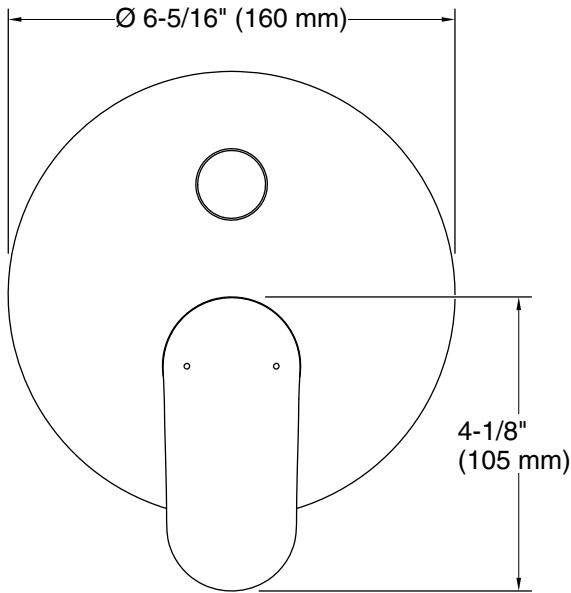

Features

- Includes faceplate with lever handle and push-button diverter
- Single lever handle allows for both volume and temperature control
- Red/blue indexing on handle
- For use with K-882T-B recessed 40 mm bath and shower valve

Technical Information

All product dimensions are nominal.

Drain included: No

Notes

Install this product according to the installation instructions.