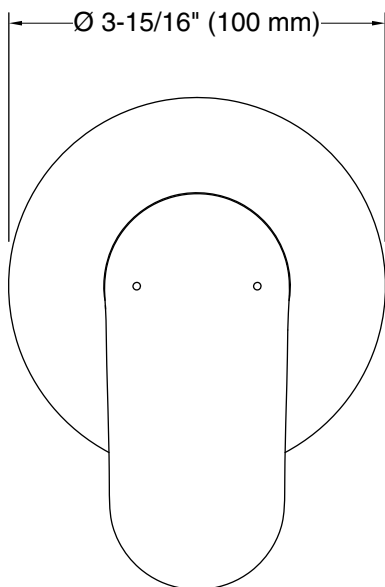

Features

- Includes faceplate and lever handle
- Single lever handle allows for both volume and temperature control
- Red/blue indexing on handle
- For use with K-880T-B recessed 40 mm shower valve

Material

Technical Information

All product dimensions are nominal.

Drain included: No

Notes

Install this product according to the installation instructions.