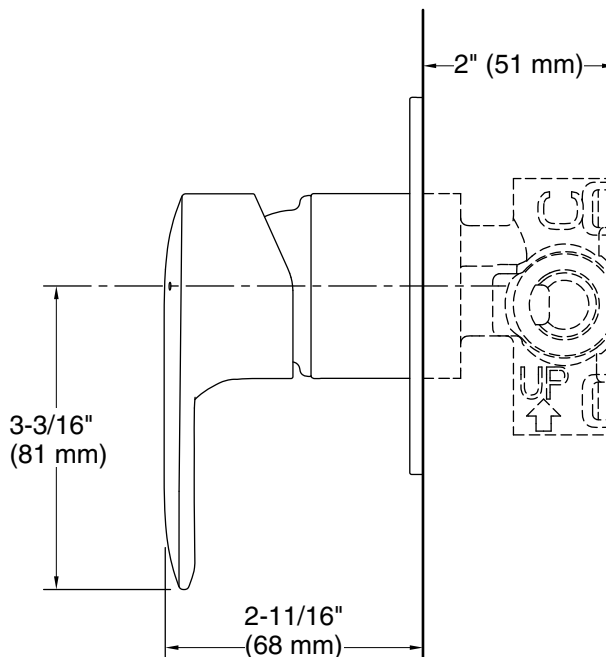

Features

- Includes faceplate and lever handle
- Single lever handle allows for both volume and temperature control
- Red/blue indexing on handle
- For use with K-880T-B recessed 40 mm shower valve

Material

Technical Information

All product dimensions are nominal.

Drain included: No

Notes

Install this product according to the installation instructions.