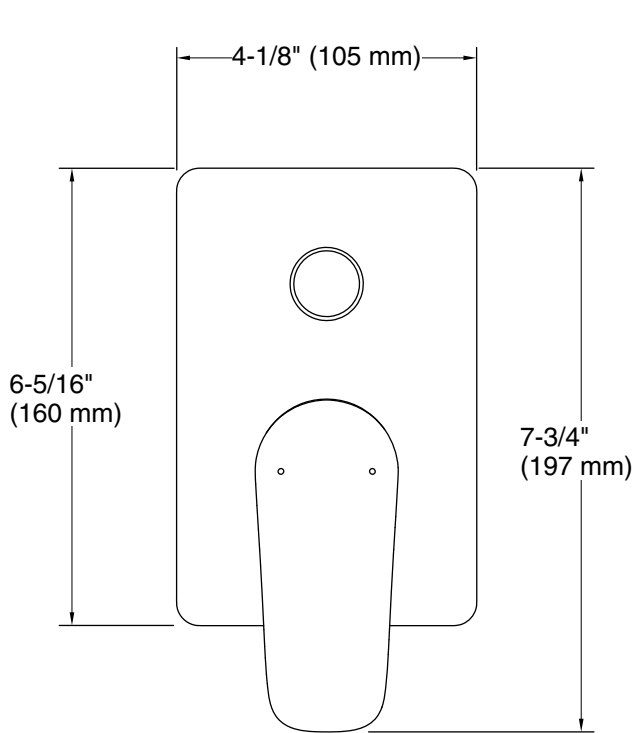

Technical Information

All product dimensions are nominal.

Drain included: No

Notes

Install this product according to the installation instructions.