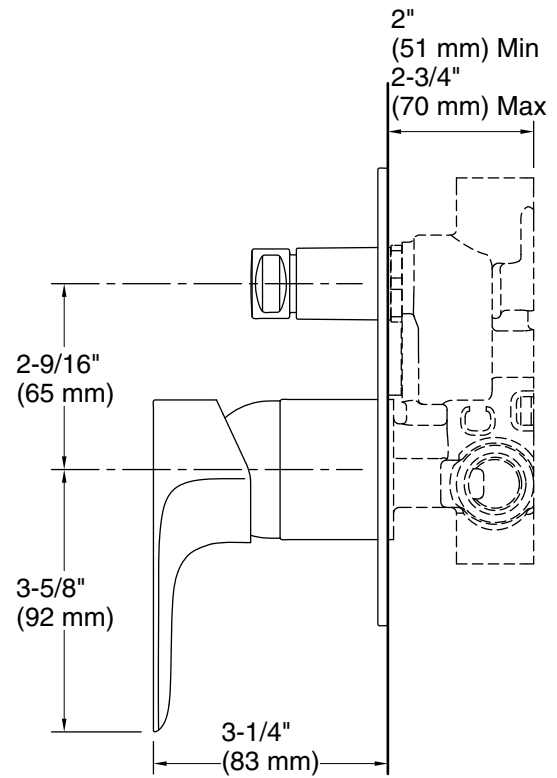

Technical Information

All product dimensions are nominal.

Drain included: No

Notes

Install this product according to the installation instructions.