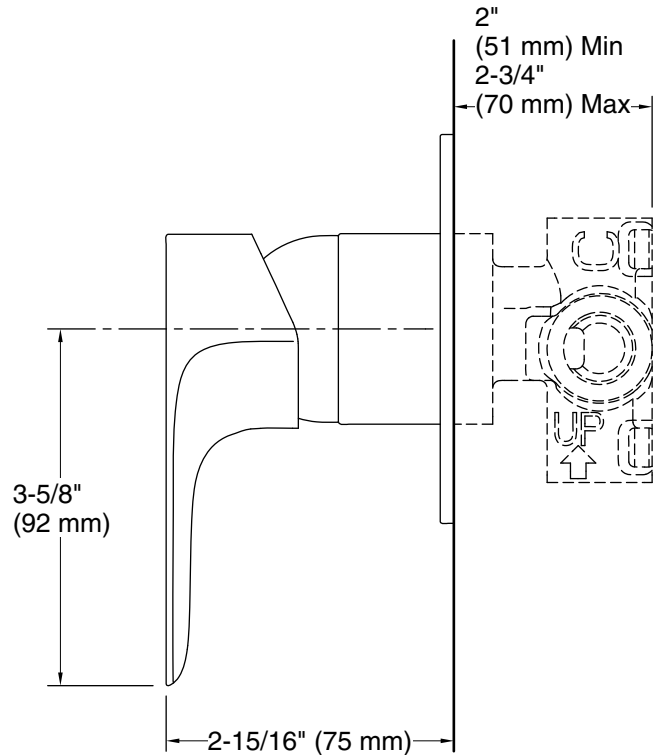

Technical Information

All product dimensions are nominal.

Drain included: No

Notes

Install this product according to the installation instructions.