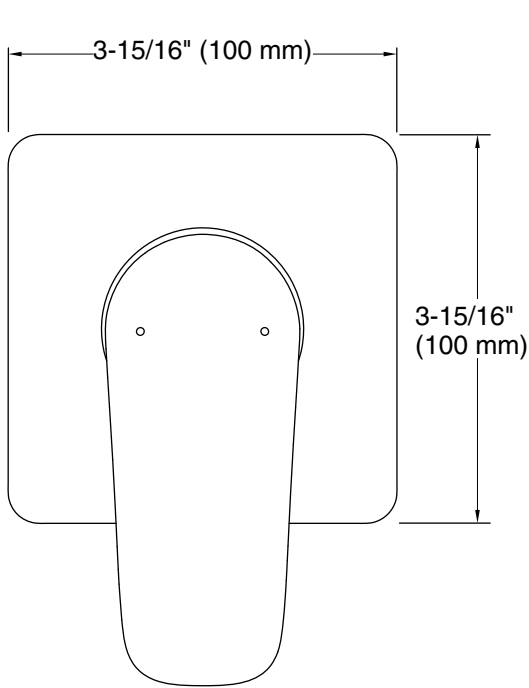

Technical Information

All product dimensions are nominal.

Drain included: No

Notes

Install this product according to the installation instructions.