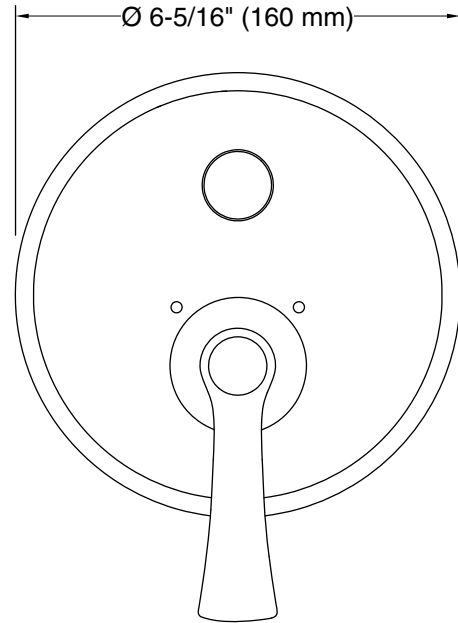

Technical Information

All product dimensions are nominal.

Drain included: No

Notes

Install this product according to the installation instructions.