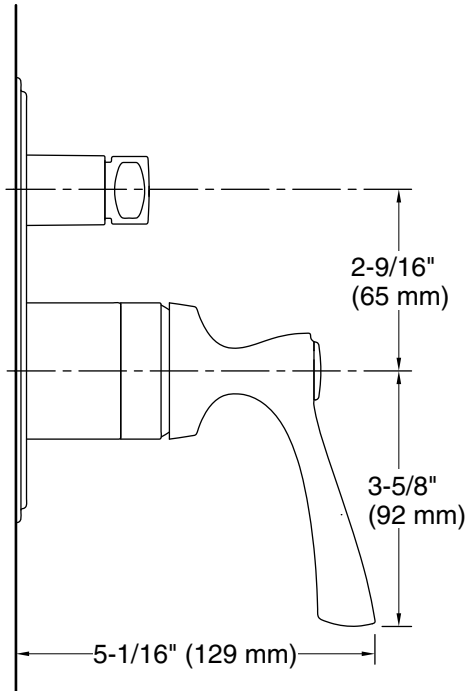

Technical Information

All product dimensions are nominal.

Drain included: No

Notes

Install this product according to the installation instructions.