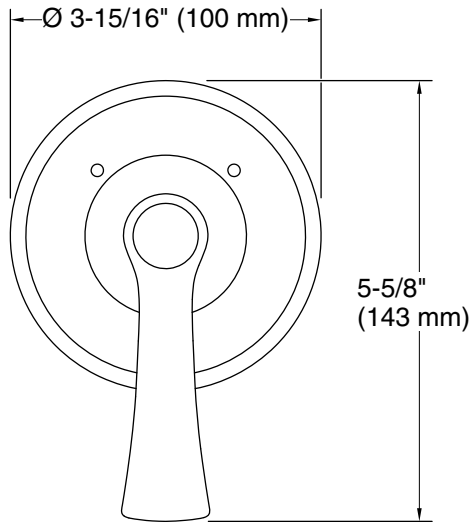

Technical Information

All product dimensions are nominal.

Drain included: No

Notes

Install this product according to the installation instructions.