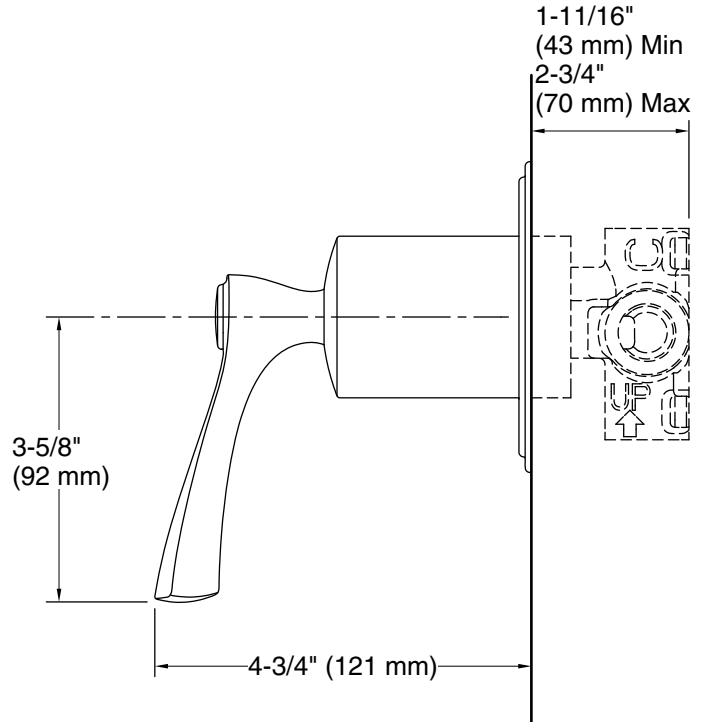

Technical Information

All product dimensions are nominal.

Drain included: No

Notes

Install this product according to the installation instructions.