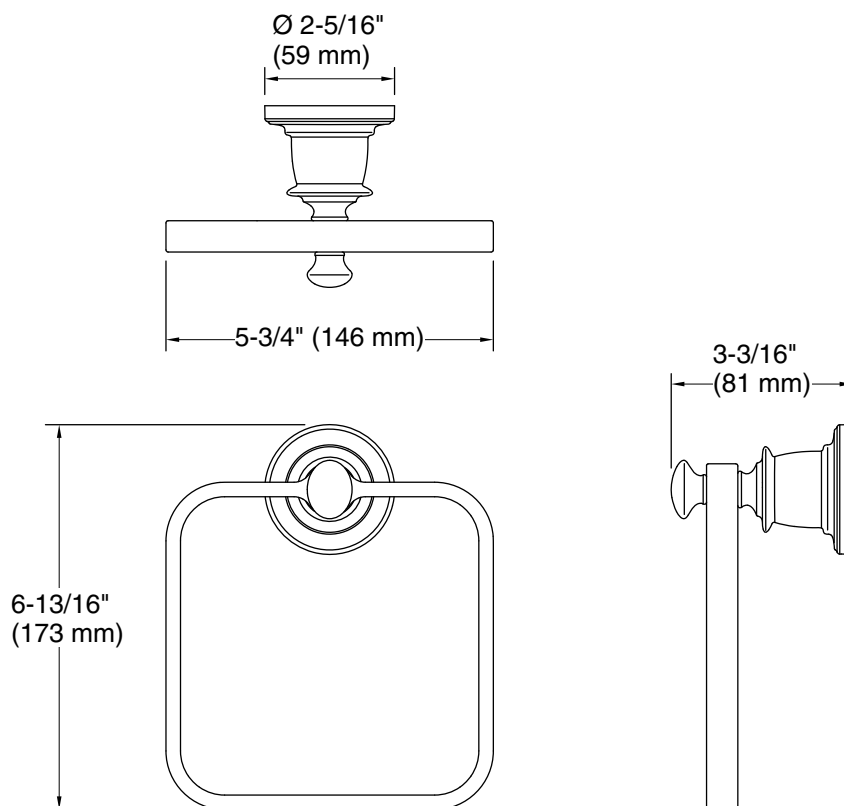

Technical Information

All product dimensions are nominal.

Material: Zinc, Stainless Steel