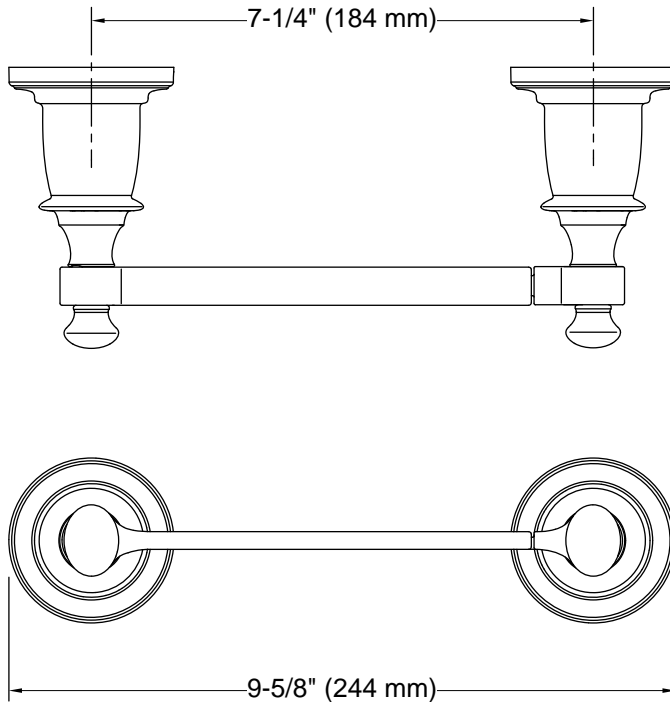

Relic
Toilet paper holder
K-26497

Features

- Coordinates with traditional-style KOHLER® faucets and showering components

Material

- Premium metal construction for durability and reliability
- KOHLER finishes resist corrosion and tarnishing

Technical Information

All product dimensions are nominal.

Material: Zinc, Stainless Steel

Notes

Install this product according to the installation instructions.

CAUTION: Risk of personal injury. Do not install these products in any area where they are likely to be used inadvertently as a grab bar or support bar. These products are not designed or intended for use as a grab bar or support bar.