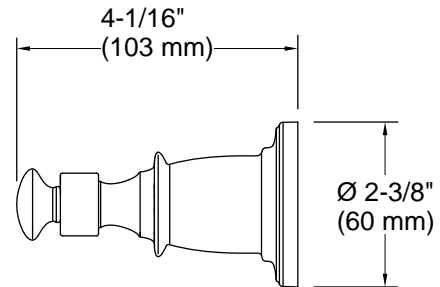

Relic
Toilet paper holder
K-26497

Features

- Coordinates with traditional-style KOHLER® faucets and showering components

Material

- Premium metal construction for durability and reliability
- KOHLER finishes resist corrosion and tarnishing

Technical Information

All product dimensions are nominal.

Material: Zinc, Stainless Steel

Notes

Install this product according to the installation instructions.

CAUTION: Risk of personal injury. Do not install these products in any area where they are likely to be used inadvertently as a grab bar or support bar. These products are not designed or intended for use as a grab bar or support bar.