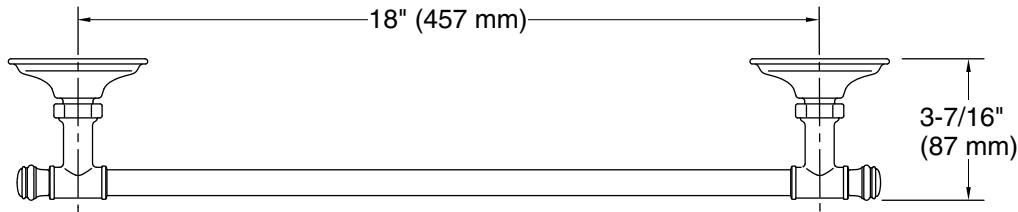

Features

- 18" (457 mm) bar
- Coordinates with transitional-style KOHLER® faucets and showering components

Material

- Premium metal construction for durability and reliability
- KOHLER® finishes resist corrosion and tarnishing

Codes/Standards

None Applicable

KOHLER® Faucet Lifetime Limited Warranty

See website for detailed warranty information.

Technical Information

All product dimensions are nominal.

Material: Zinc, Stainless Steel