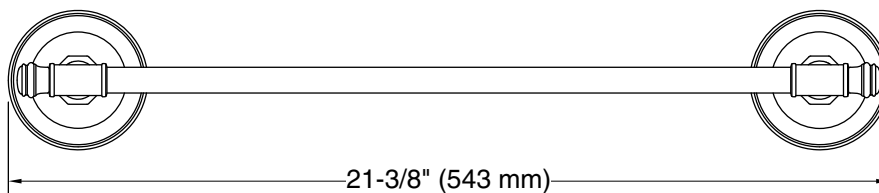

Features

- 18" (457 mm) bar
- Coordinates with transitional-style KOHLER® faucets and showering components

Material

- Premium metal construction for durability and reliability
- KOHLER® finishes resist corrosion and tarnishing

Codes/Standards

None Applicable

KOHLER® Faucet Lifetime Limited Warranty

See website for detailed warranty information.

Technical Information

All product dimensions are nominal.

Material: Zinc, Stainless Steel