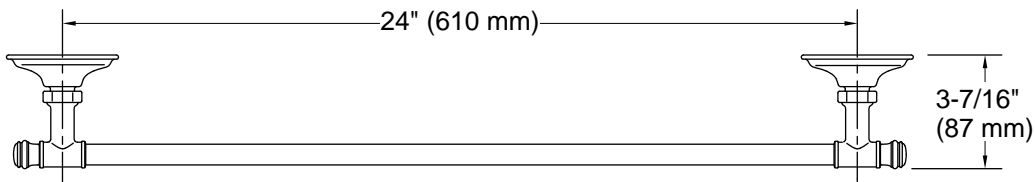

Features

- 24" (610 mm) bar
- Coordinates with transitional-style KOHLER® faucets and showering components

Material

- Premium metal construction for durability and reliability
- KOHLER finishes resist corrosion and tarnishing

Codes/Standards

None Applicable

KOHLER® Faucet Lifetime Limited Warranty

See website for detailed warranty information.

Technical Information

All product dimensions are nominal.

Material: Zinc, Stainless Steel