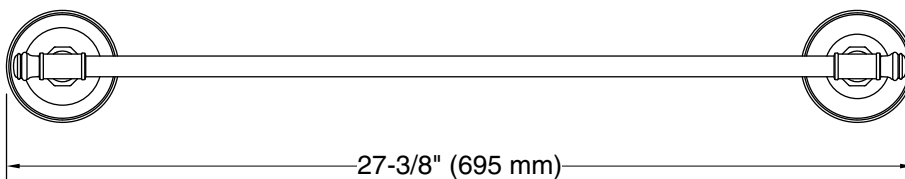

Features

- 24" (610 mm) bar
- Coordinates with transitional-style KOHLER® faucets and showering components

Material

- Premium metal construction for durability and reliability
- KOHLER® finishes resist corrosion and tarnishing

Codes/Standards

None Applicable

KOHLER® Faucet Lifetime Limited Warranty

See website for detailed warranty information.

Technical Information

All product dimensions are nominal.

Material: Zinc, Stainless Steel