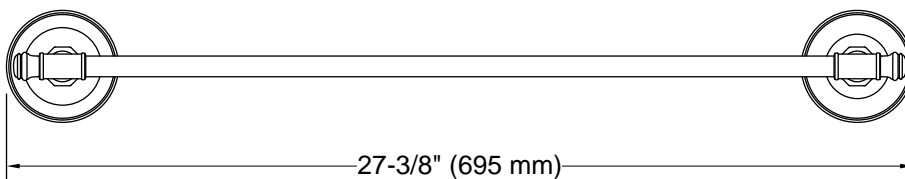

Features

- 24" (610 mm) bar
- Coordinates with transitional-style KOHLER® faucets and showering components

Material

- Premium metal construction for durability and reliability
- KOHLER finishes resist corrosion and tarnishing

Codes/Standards

None Applicable

KOHLER® Faucet Lifetime Limited Warranty

See website for detailed warranty information.

Technical Information

All product dimensions are nominal.

Material: Zinc, Stainless Steel