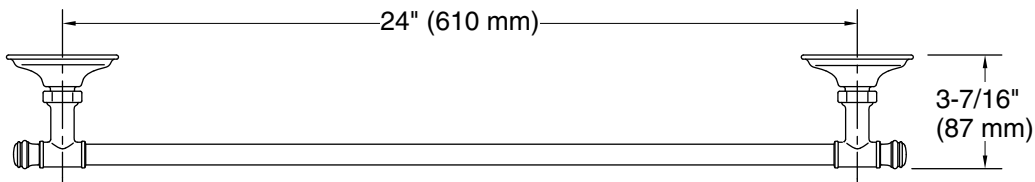

Features

- 24" (610 mm) bar
- Coordinates with transitional-style KOHLER® faucets and showering components

Material

- Premium metal construction for durability and reliability
- KOHLER® finishes resist corrosion and tarnishing

Codes/Standards

None Applicable

KOHLER® Faucet Lifetime Limited Warranty

See website for detailed warranty information.

Technical Information

All product dimensions are nominal.

Material: Zinc, Stainless Steel