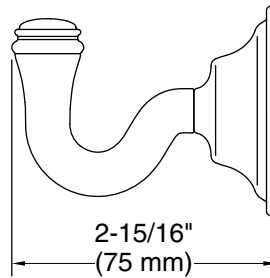

Technical Information

All product dimensions are nominal.

Material: Zinc, Stainless Steel

Notes

Install this product according to the installation instructions.