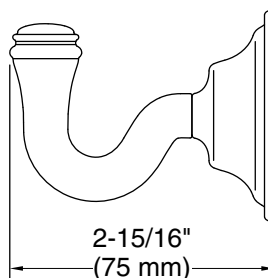

Technical Information

All product dimensions are nominal.

Material: Zinc, Stainless Steel

Notes

Install this product according to the installation instructions.