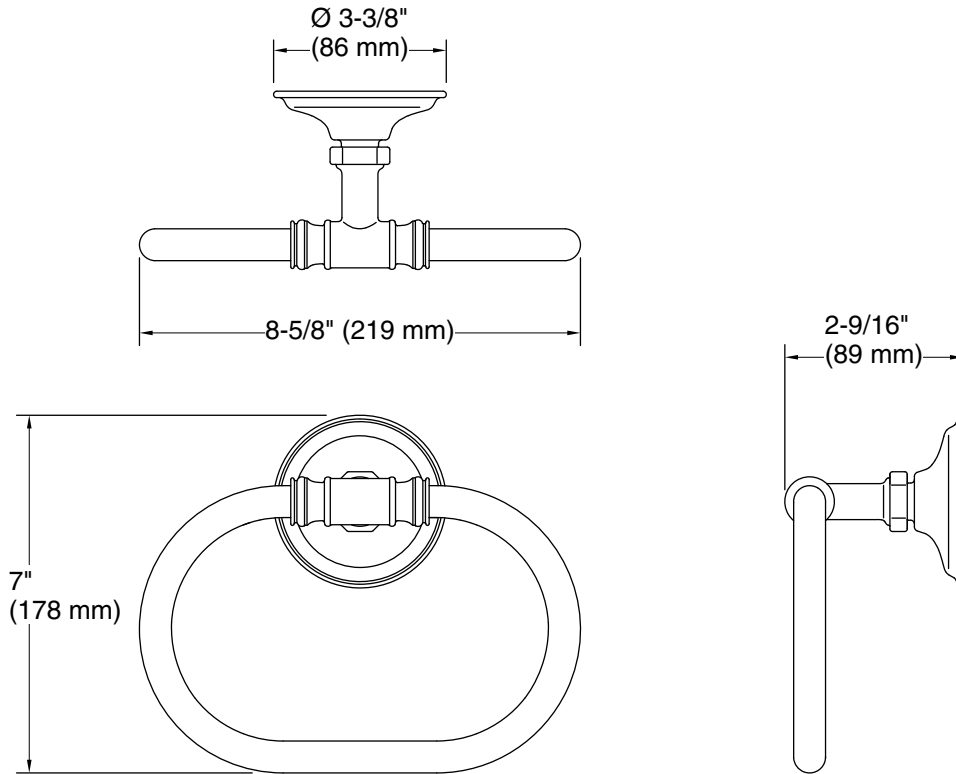

Features

- Coordinates with transitional-style KOHLER® faucets and showering components

Material

- Premium metal construction for durability and reliability
- KOHLER® finishes resist corrosion and tarnishing

Codes/Standards

None Applicable

KOHLER® One-Year Limited Warranty

See website for detailed warranty information.

Technical Information

All product dimensions are nominal.

Material: Zinc, Stainless Steel

Notes