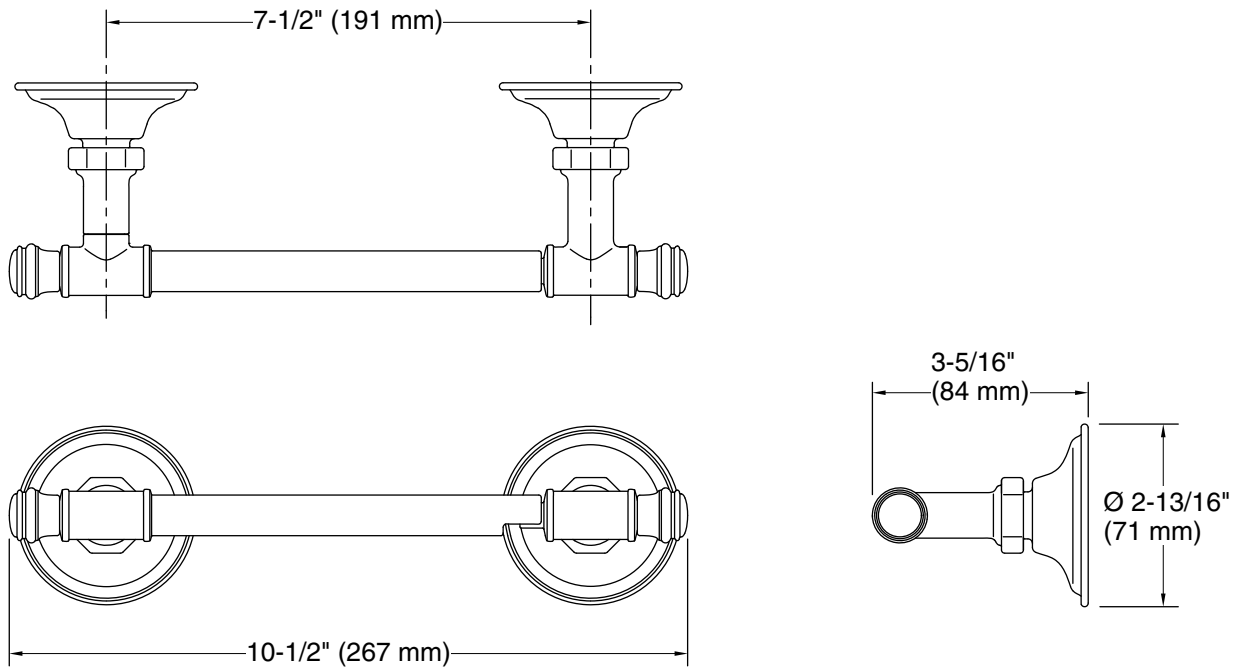

Eclectic
Toilet paper holder
K-26502

Features

- Coordinates with transitional-style KOHLER® faucets and showering components

Material

- Premium metal construction for durability and reliability
- KOHLER® finishes resist corrosion and tarnishing

Codes/Standards

None Applicable

**KOHLER® One-Year Limited
Warranty**

See website for detailed warranty information.

Technical Information

All product dimensions are nominal.

Material: Zinc

Notes