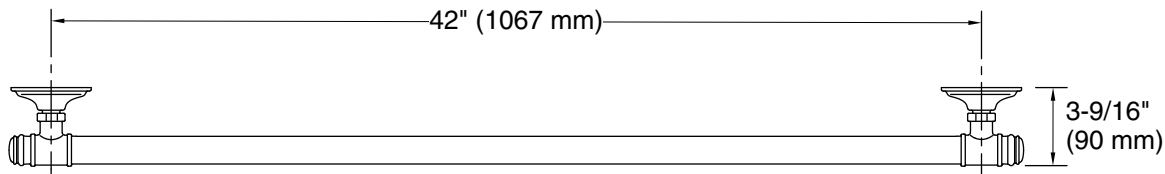

Features

- 42" (1067 mm) bar
- Provides minimum 300 lb load capacity
- Coordinates with transitional-style KOHLER® faucets and showering components

Material

- Premium metal construction for durability and reliability
- KOHLER® finishes resist corrosion and tarnishing

Codes/Standards

None Applicable

KOHLER® One-Year Limited Warranty

See website for detailed warranty information.

Technical Information

All product dimensions are nominal.

Material: Zinc, Stainless Steel

Notes

Measure your actual product for roughing-in details.

WARNING: Risk of personal injury. The wall plates on the grab bar must be mounted to a brace between the wall studs. This will ensure that the weight of the user is adequately supported.