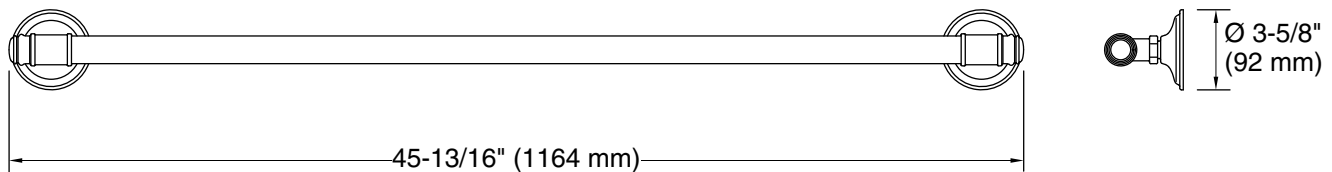

Features

- 42" (1067 mm) bar
- Provides minimum 300 lb load capacity
- Coordinates with transitional-style KOHLER® faucets and showering components

Material

- Premium metal construction for durability and reliability
- KOHLER® finishes resist corrosion and tarnishing

Codes/Standards

None Applicable

KOHLER® One-Year Limited Warranty

See website for detailed warranty information.

Technical Information

All product dimensions are nominal.

Material: Zinc, Stainless Steel

Notes

Measure your actual product for roughing-in details.

WARNING: Risk of personal injury. The wall plates on the grab bar must be mounted to a brace between the wall studs. This will ensure that the weight of the user is adequately supported.