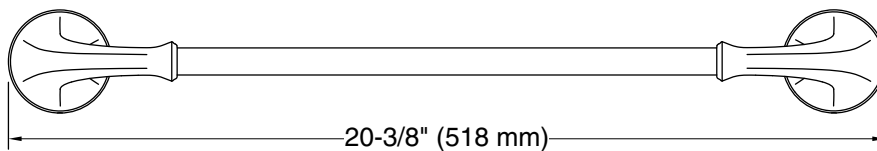

Features

- 18" (457 mm) bar
- Coordinates with transitional-style KOHLER® faucets and showering components

Material

- Premium metal construction for durability and reliability
- KOHLER® finishes resist corrosion and tarnishing

Technical Information

All product dimensions are nominal.

Material: Zinc, Stainless Steel

Notes

Install this product according to the installation instructions.

CAUTION: Risk of personal injury. Do not install these products in any area where they are likely to be used inadvertently as a grab bar or support bar. These products are not designed or intended for use as a grab bar or support bar.