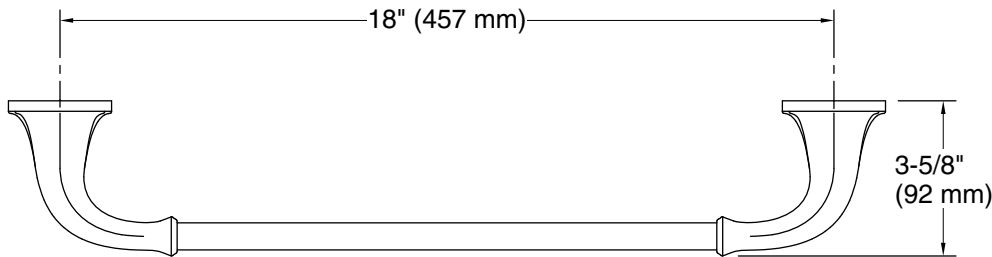

Features

- 18" (457 mm) bar
- Coordinates with transitional-style KOHLER® faucets and showering components

Material

- Premium metal construction for durability and reliability
- KOHLER® finishes resist corrosion and tarnishing

Technical Information

All product dimensions are nominal.

Material: Zinc, Stainless Steel

Notes

Install this product according to the installation instructions.

CAUTION: Risk of personal injury. Do not install these products in any area where they are likely to be used inadvertently as a grab bar or support bar. These products are not designed or intended for use as a grab bar or support bar.