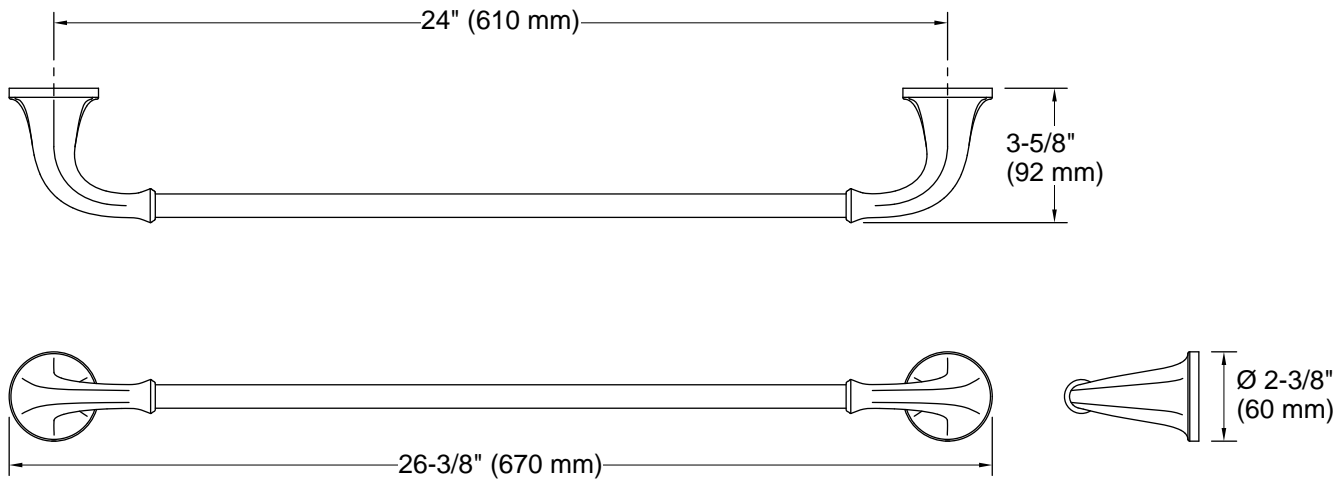

Refined
24" towel bar
K-26509

Features

- 24" (610 mm) bar
- Coordinates with transitional-style KOHLER® faucets and showering components

Material

- Premium metal construction for durability and reliability
- KOHLER finishes resist corrosion and tarnishing

Technical Information

All product dimensions are nominal.

Material: Zinc, Stainless Steel

Notes

Install this product according to the installation instructions.

CAUTION: Risk of personal injury. Do not install these products in any area where they are likely to be used inadvertently as a grab bar or support bar. These products are not designed or intended for use as a grab bar or support bar.