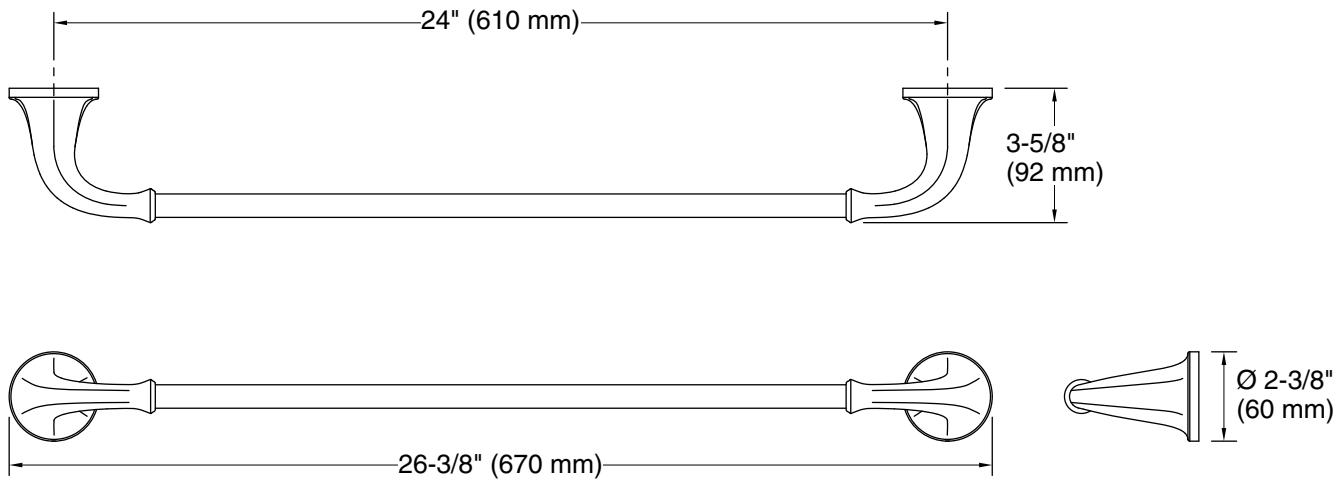

Features

- 24" (610 mm) bar
- Coordinates with transitional-style KOHLER® faucets and showering components

Material

- Premium metal construction for durability and reliability
- KOHLER® finishes resist corrosion and tarnishing

Technical Information

All product dimensions are nominal.

Material: Zinc, Stainless Steel

Notes

Install this product according to the installation instructions.

CAUTION: Risk of personal injury. Do not install these products in any area where they are likely to be used inadvertently as a grab bar or support bar. These products are not designed or intended for use as a grab bar or support bar.