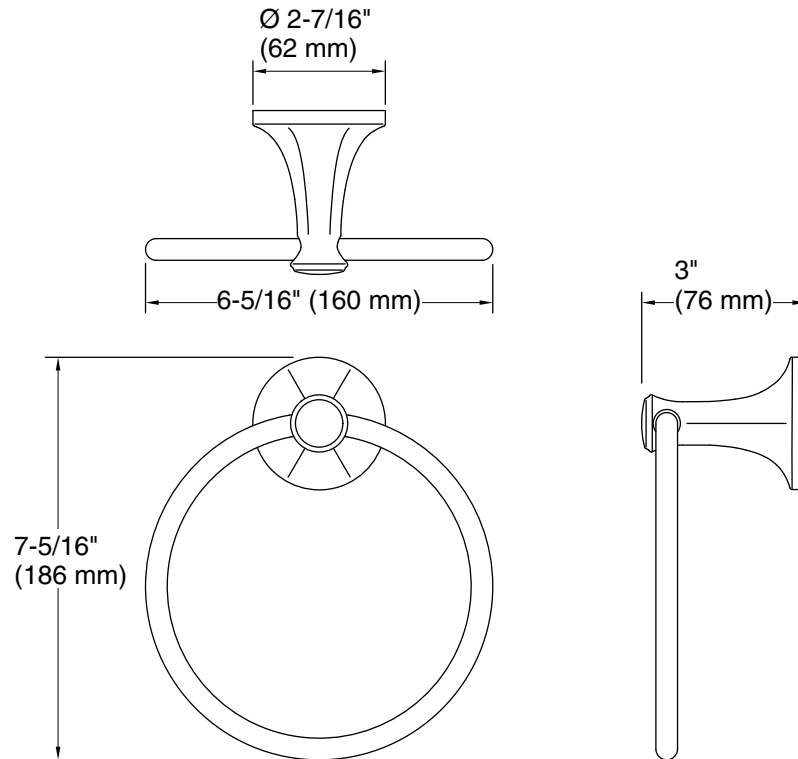

Technical Information

All product dimensions are nominal.

Material: Zinc, Stainless Steel

Notes

Install this product according to the installation instructions.