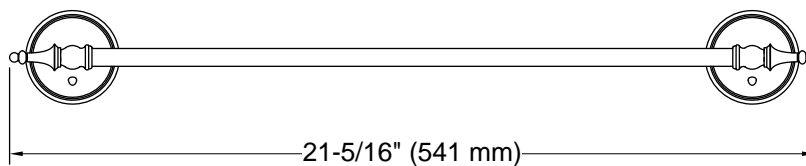

Decorative
18" towel bar
K-26523

Features

- 18" (457 mm) bar
- Coordinates with traditional-style KOHLER® faucets and showering components

Material

- Premium metal construction for durability and reliability
- KOHLER finishes resist corrosion and tarnishing

Codes/Standards

None Applicable

**KOHLER® Faucet Lifetime Limited
Warranty**

See website for detailed warranty information.

Technical Information

All product dimensions are nominal.

Material: Zinc, Stainless Steel