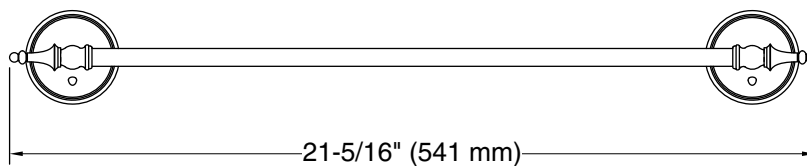

**Decorative**  
18" towel bar  
**K-26523**

**Features**

- 18" (457 mm) bar
- Coordinates with traditional-style KOHLER® faucets and showering components

**Material**

- Premium metal construction for durability and reliability
- KOHLER® finishes resist corrosion and tarnishing

## Technical Information

All product dimensions are nominal.

Material: Zinc, Stainless Steel