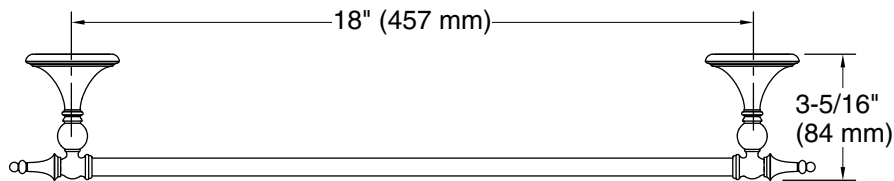

**Decorative**  
18" towel bar  
**K-26523**

**Features**

- 18" (457 mm) bar
- Coordinates with traditional-style KOHLER® faucets and showering components

**Material**

- Premium metal construction for durability and reliability
- KOHLER® finishes resist corrosion and tarnishing

## Technical Information

All product dimensions are nominal.

Material: Zinc, Stainless Steel