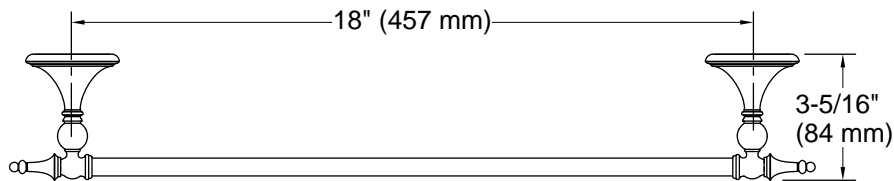

Decorative
18" towel bar
K-26523

Features

- 18" (457 mm) bar
- Coordinates with traditional-style KOHLER® faucets and showering components

Material

- Premium metal construction for durability and reliability
- KOHLER finishes resist corrosion and tarnishing

Codes/Standards

None Applicable

**KOHLER® Faucet Lifetime Limited
Warranty**

See website for detailed warranty information.

Technical Information

All product dimensions are nominal.

Material: Zinc, Stainless Steel