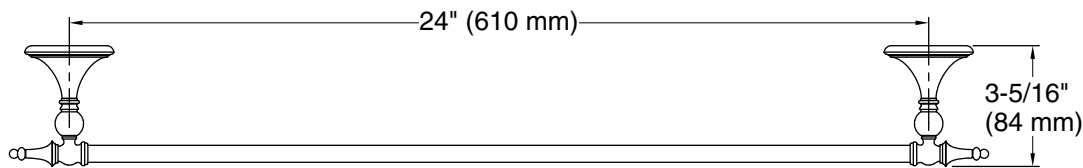

Decorative
24" towel bar
K-26524

Features

- 24" (610 mm) bar
- Coordinates with traditional-style KOHLER® faucets and showering components

Material

- Premium metal construction for durability and reliability
- KOHLER® finishes resist corrosion and tarnishing

Codes/Standards

None Applicable

**KOHLER® Faucet Lifetime Limited
Warranty**

See website for detailed warranty information.

Technical Information

All product dimensions are nominal.

Material: Zinc, Stainless Steel