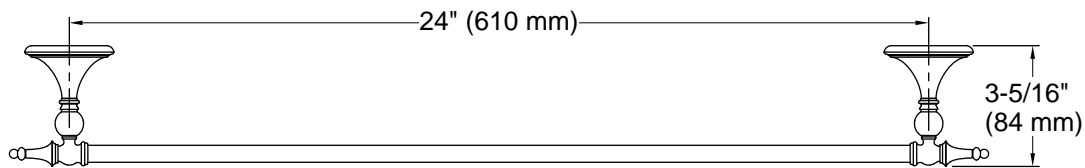

**Decorative**  
24" towel bar  
**K-26524**

**Features**

- 24" (610 mm) bar
- Coordinates with traditional-style KOHLER® faucets and showering components

**Material**

- Premium metal construction for durability and reliability
- KOHLER finishes resist corrosion and tarnishing

## Technical Information

All product dimensions are nominal.

Material: Zinc, Stainless Steel