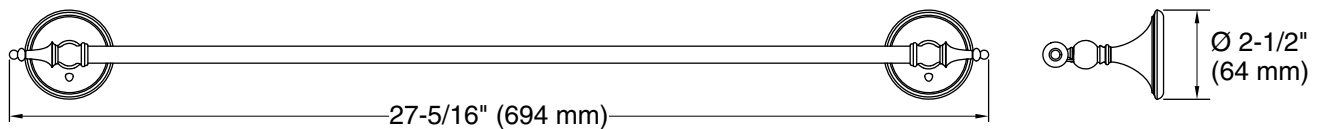

Decorative
24" towel bar
K-26524

Features

- 24" (610 mm) bar
- Coordinates with traditional-style KOHLER® faucets and showering components

Material

- Premium metal construction for durability and reliability
- KOHLER® finishes resist corrosion and tarnishing

Codes/Standards

None Applicable

**KOHLER® Faucet Lifetime Limited
Warranty**

See website for detailed warranty information.

Technical Information

All product dimensions are nominal.

Material: Zinc, Stainless Steel