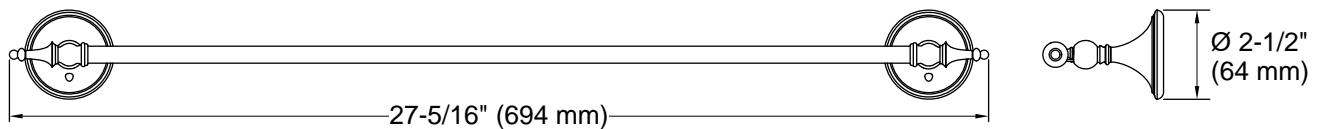

**Decorative**  
24" towel bar  
**K-26524**

**Features**

- 24" (610 mm) bar
- Coordinates with traditional-style KOHLER® faucets and showering components

**Material**

- Premium metal construction for durability and reliability
- KOHLER finishes resist corrosion and tarnishing

## Technical Information

All product dimensions are nominal.

Material: Zinc, Stainless Steel