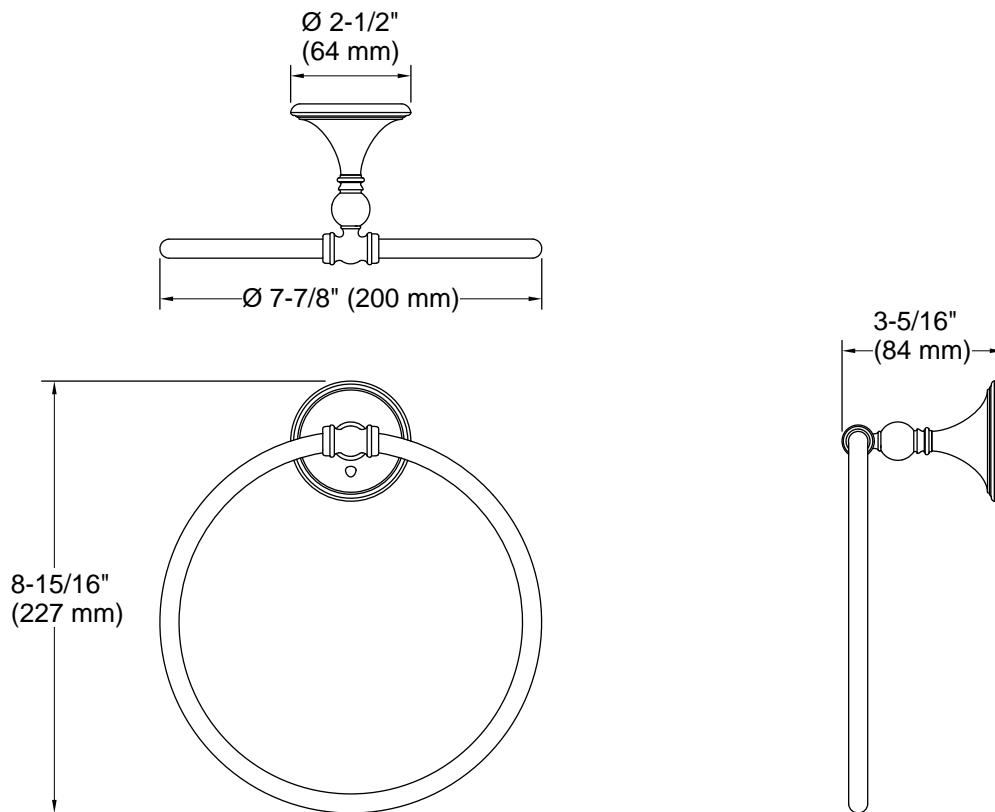

Decorative
Towel ring
K-26526

Features

- Coordinates with traditional-style KOHLER® faucets and showering components

Material

- Premium metal construction for durability and reliability
- KOHLER finishes resist corrosion and tarnishing

Codes/Standards

None Applicable

**KOHLER® Faucet Lifetime Limited
Warranty**

See website for detailed warranty information.

Technical Information

All product dimensions are nominal.

Material: Zinc, Stainless Steel