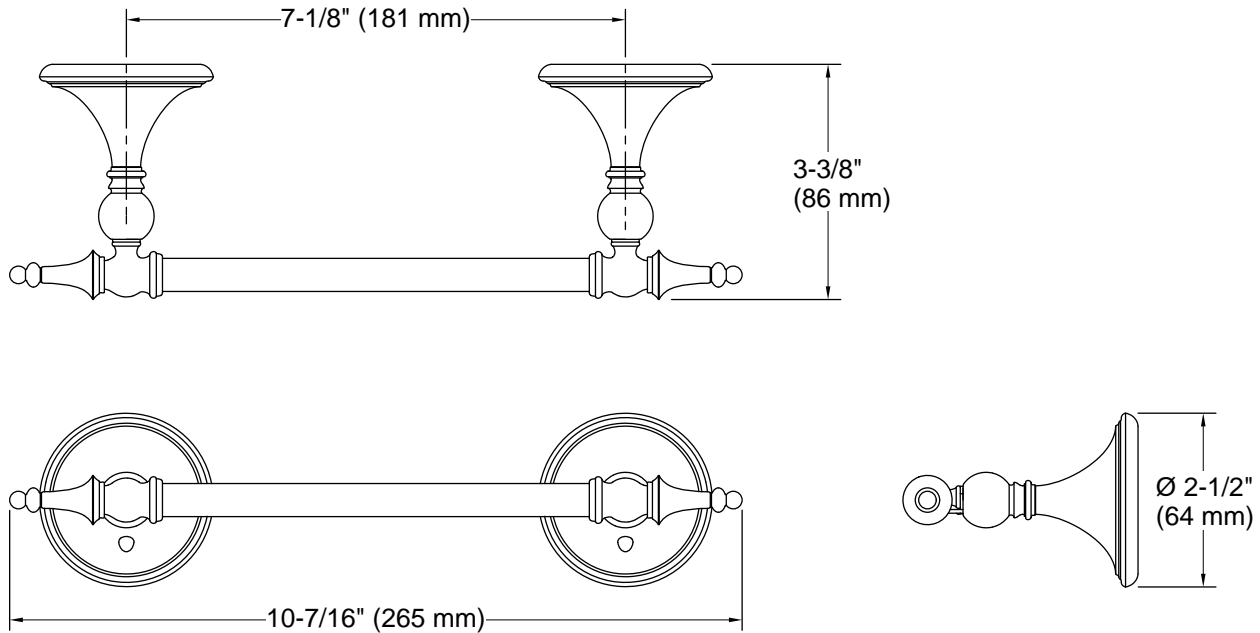

Technical Information

All product dimensions are nominal.

Material: Zinc

Notes

Install this product according to the installation instructions.