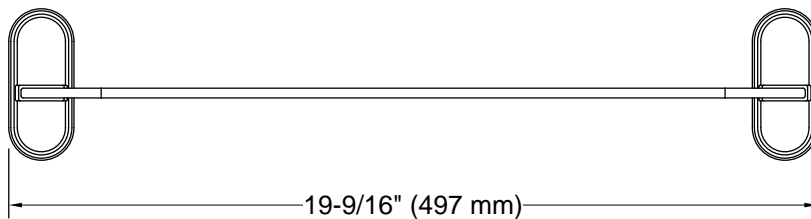

## Features

- 18" (457 mm) bar
- Coordinates with contemporary-style KOHLER® faucets and showering components

## Technical Information

All product dimensions are nominal.

Material: Zinc, Stainless Steel