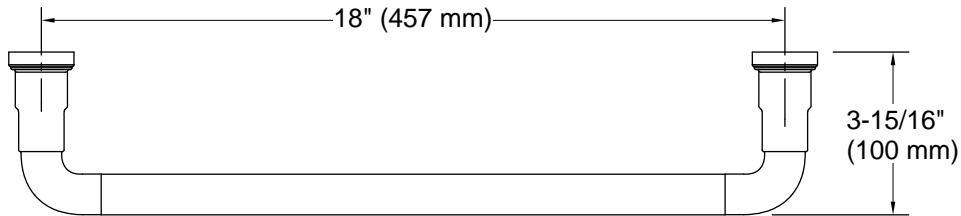

Technical Information

All product dimensions are nominal.

Material: Zinc, Stainless Steel

Notes

Install this product according to the installation instructions.

CAUTION: Risk of personal injury. Do not install these products in any area where they are likely to be used inadvertently as a grab bar or support bar. These products are not designed or intended for use as a grab bar or support bar.