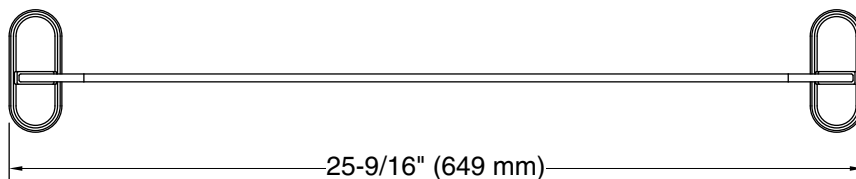

## Features

- 24" (610 mm) bar
- Coordinates with contemporary-style KOHLER® faucets and showering components

## Technical Information

All product dimensions are nominal.

Material: Zinc, Stainless Steel