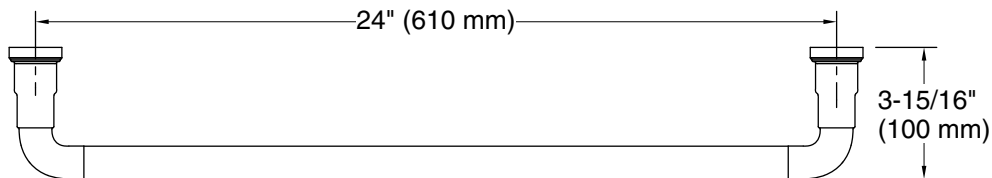

Technical Information

All product dimensions are nominal.

Material: Zinc, Stainless Steel

Notes

Install this product according to the installation instructions.

CAUTION: Risk of personal injury. Do not install these products in any area where they are likely to be used inadvertently as a grab bar or support bar. These products are not designed or intended for use as a grab bar or support bar.