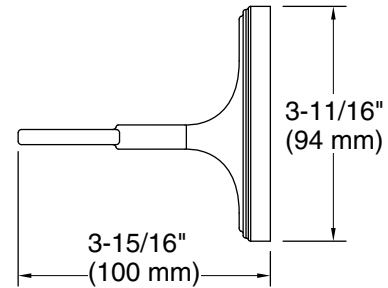

Technical Information

All product dimensions are nominal.

Material: Zinc, Stainless Steel

Notes

Install this product according to the installation instructions.