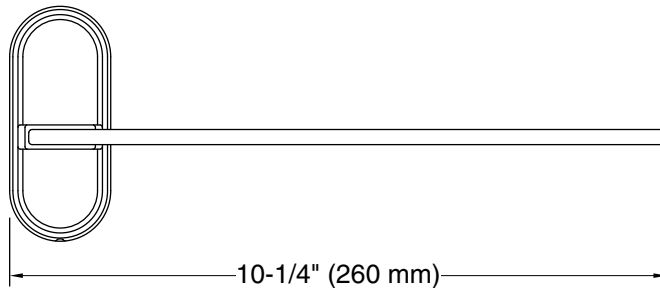

Technical Information

All product dimensions are nominal.

Material: Zinc, Stainless Steel

Notes

Install this product according to the installation instructions.