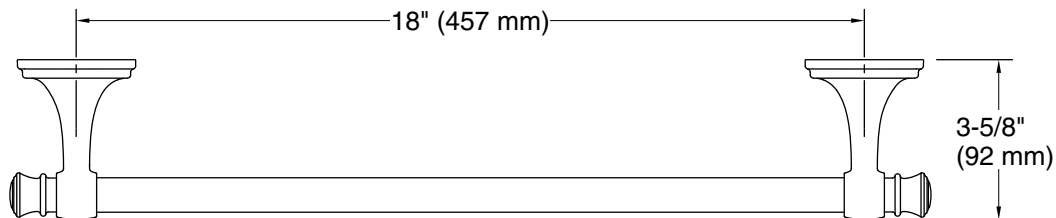

Grand
18" towel bar
K-26538

Features

- 18" (457 mm) bar
- Coordinates with transitional-style KOHLER® faucets and showering components

Material

- Premium metal construction for durability and reliability
- KOHLER® finishes resist corrosion and tarnishing

Technical Information

All product dimensions are nominal.

Material: Zinc, Stainless Steel

Notes

Install this product according to the installation instructions.

CAUTION: Risk of personal injury. Do not install these products in any area where they are likely to be used inadvertently as a grab bar or support bar. These products are not designed or intended for use as a grab bar or support bar.