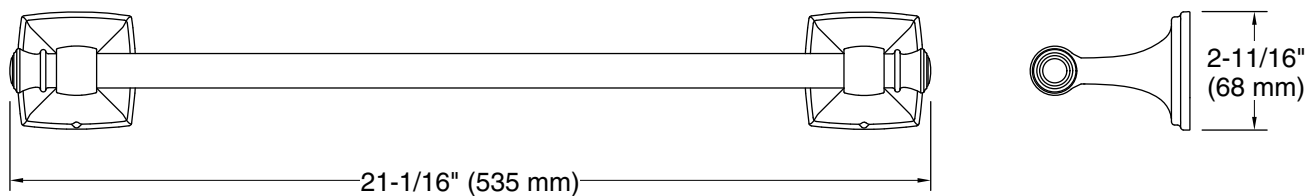

Grand
18" towel bar
K-26538

Features

- 18" (457 mm) bar
- Coordinates with transitional-style KOHLER® faucets and showering components

Material

- Premium metal construction for durability and reliability
- KOHLER® finishes resist corrosion and tarnishing

Technical Information

All product dimensions are nominal.

Material: Zinc, Stainless Steel

Notes

Install this product according to the installation instructions.

CAUTION: Risk of personal injury. Do not install these products in any area where they are likely to be used inadvertently as a grab bar or support bar. These products are not designed or intended for use as a grab bar or support bar.