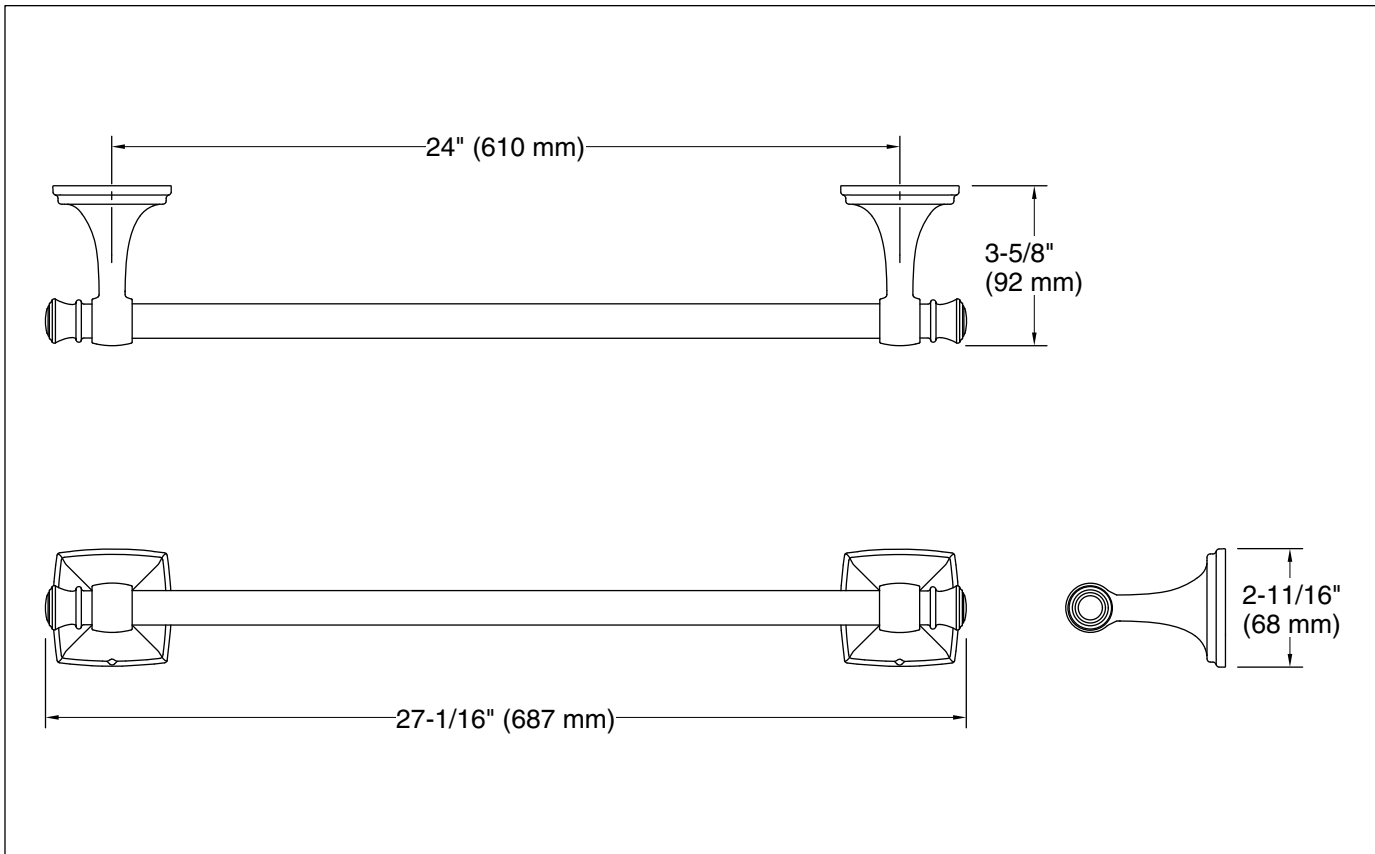

Grand
24" towel bar
K-26539

Features

- 24" (610 mm) bar
- Coordinates with transitional-style KOHLER® faucets and showering components

Material

- Premium metal construction for durability and reliability
- KOHLER® finishes resist corrosion and tarnishing

Technical Information

All product dimensions are nominal.

Material: Zinc, Stainless Steel

Notes

Install this product according to the installation instructions.

CAUTION: Risk of personal injury. Do not install these products in any area where they are likely to be used inadvertently as a grab bar or support bar. These products are not designed or intended for use as a grab bar or support bar.