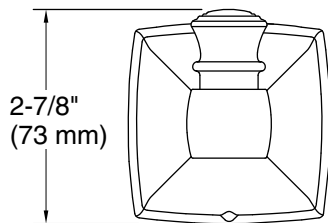

Technical Information

All product dimensions are nominal.

Material: Zinc, Stainless Steel

Notes

Install this product according to the installation instructions.

CAUTION: Risk of personal injury. Do not install these products in any area where they are likely to be used inadvertently as a grab bar or support bar. These products are not designed or intended for use as a grab bar or support bar.