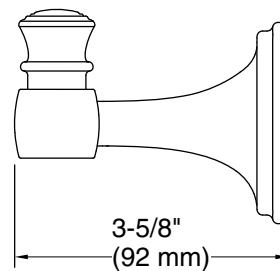

Technical Information

All product dimensions are nominal.

Material: Zinc, Stainless Steel

Notes

Install this product according to the installation instructions.

CAUTION: Risk of personal injury. Do not install these products in any area where they are likely to be used inadvertently as a grab bar or support bar. These products are not designed or intended for use as a grab bar or support bar.