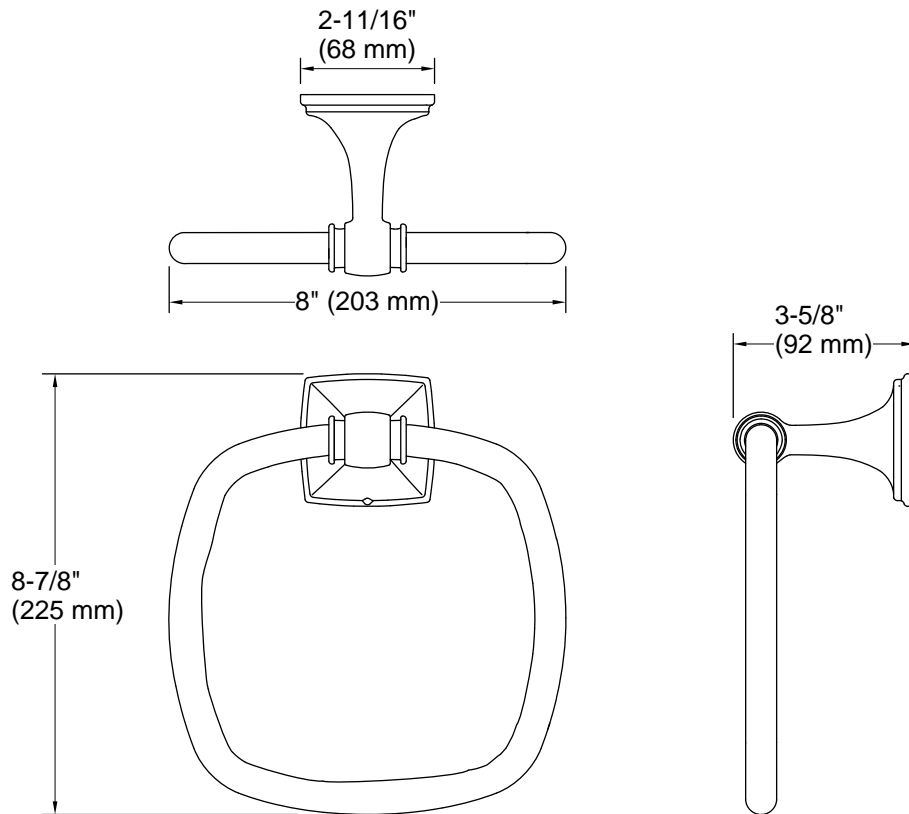

**Grand**  
towel ring  
**K-26541**

**Features**

- Coordinates with transitional-style KOHLER® faucets and showering components
- Includes installation hardware

**Material**

- Premium metal construction for durability and reliability
- KOHLER finishes resist corrosion and tarnishing

## Technical Information

All product dimensions are nominal.

Material: Zinc, Stainless Steel