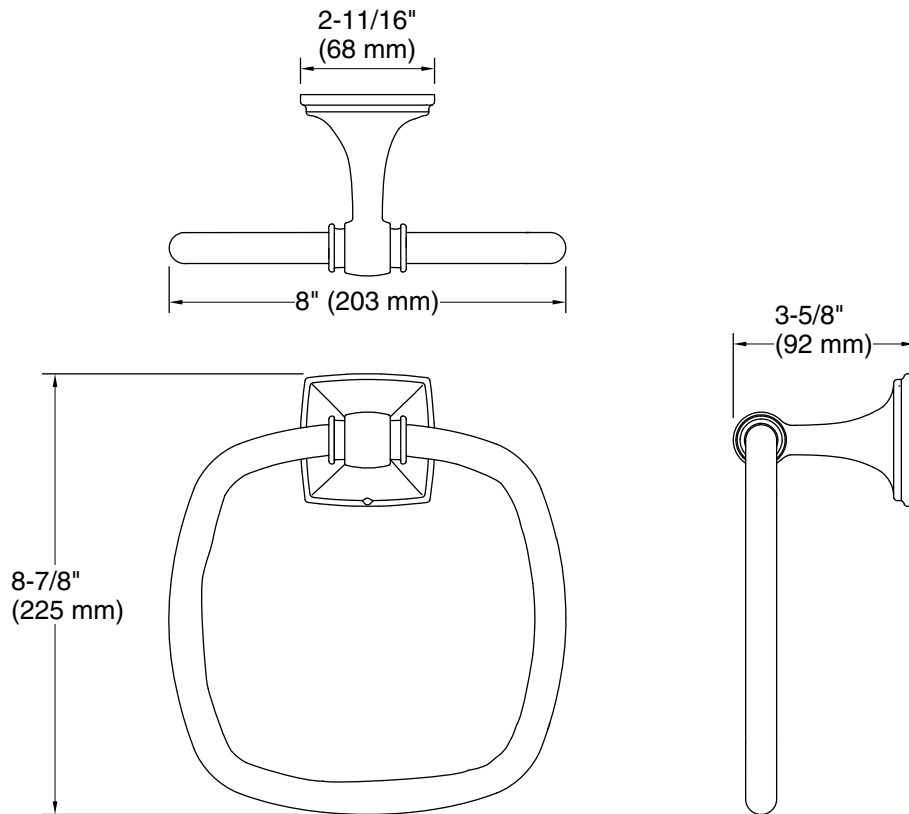

**Grand**  
towel ring  
**K-26541**

**Features**

- Coordinates with transitional-style KOHLER® faucets and showering components
- Includes installation hardware

**Material**

- Premium metal construction for durability and reliability
- KOHLER® finishes resist corrosion and tarnishing

## Technical Information

All product dimensions are nominal.

Material: Zinc, Stainless Steel