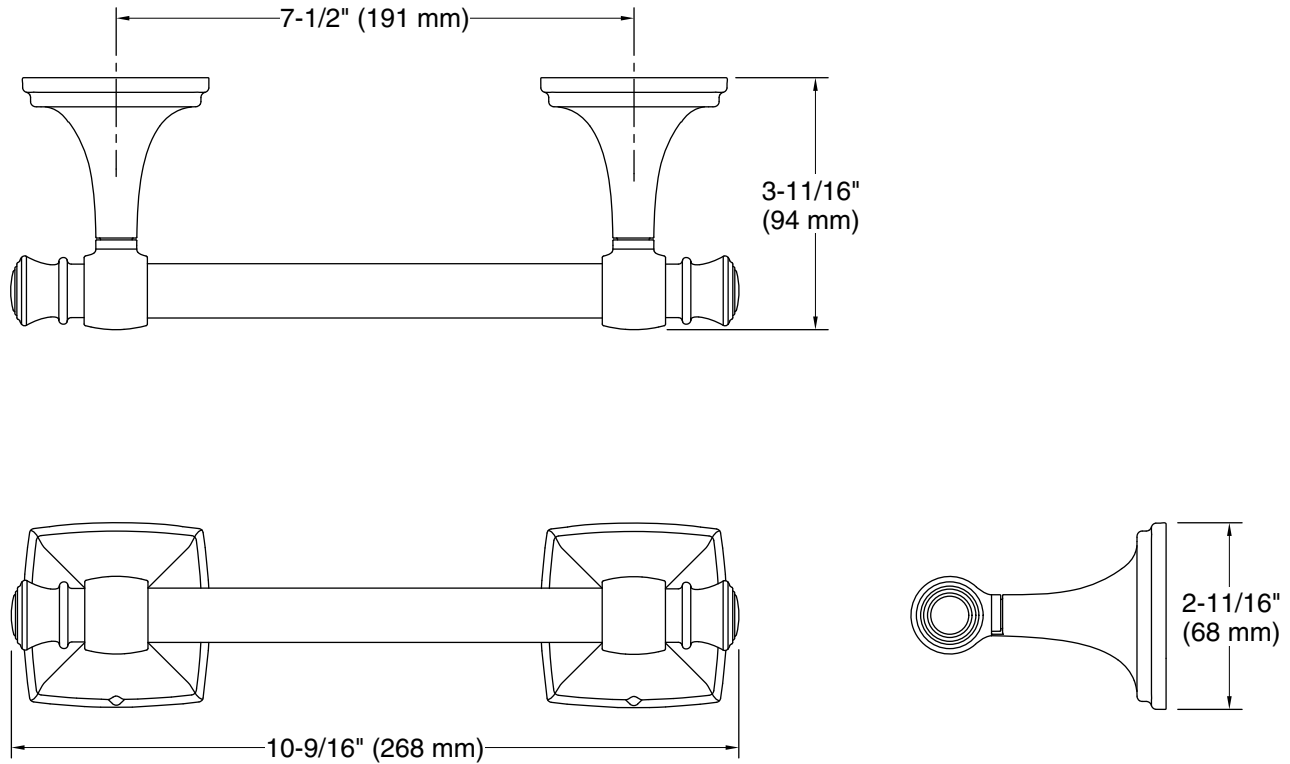

Grand
Pivoting toilet paper holder
K-26542

Features

- Pivoting holder makes changing toilet paper quick and simple
- Coordinates with transitional-style KOHLER® faucets and showering components

Material

- Premium metal construction for durability and reliability
- KOHLER® finishes resist corrosion and tarnishing

Technical Information

All product dimensions are nominal.

Material: Zinc, Stainless Steel

Notes

Install this product according to the installation instructions.

CAUTION: Risk of personal injury. Do not install these products in any area where they are likely to be used inadvertently as a grab bar or support bar. These products are not designed or intended for use as a grab bar or support bar.