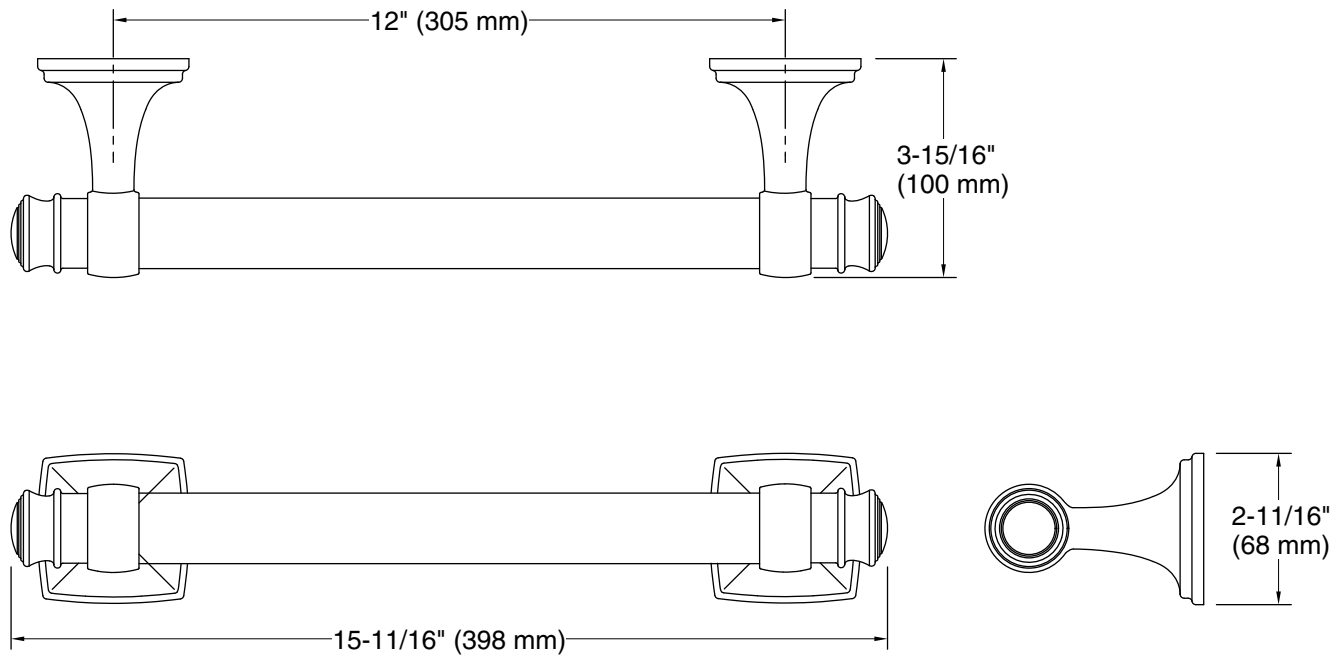

Grand
12" grab bar
K-26549

Features

- 12" (305 mm) bar
- Provides minimum 300 lb load capacity
- Coordinates with transitional-style KOHLER® faucets and showering components

Material

- Premium metal construction for durability and reliability
- KOHLER® finishes resist corrosion and tarnishing

Technical Information

All product dimensions are nominal.

Material: Zinc, Stainless Steel

Notes

Measure your actual product for roughing-in details.

WARNING: Risk of personal injury. The wall plates on the grab bar must be mounted to a brace between the wall studs. This will ensure that the weight of the user is adequately supported.