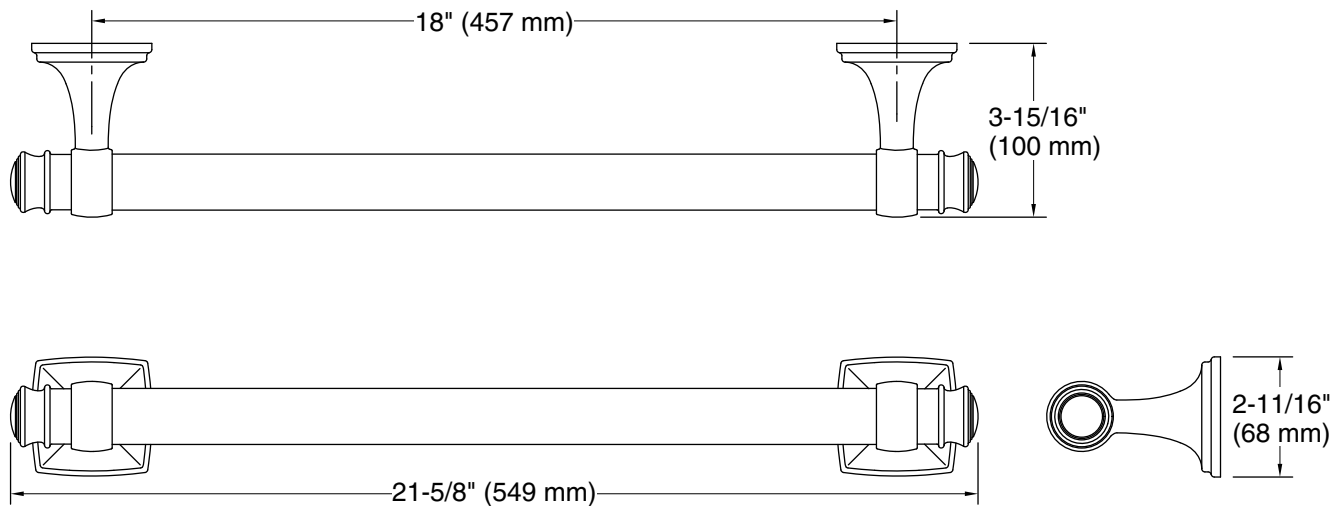

Features

- 18" (457 mm) bar
- Provides minimum 300 lb load capacity
- Coordinates with transitional-style KOHLER® faucets and showering components

Material

- Premium metal construction for durability and reliability
- KOHLER® finishes resist corrosion and tarnishing

Technical Information

All product dimensions are nominal.

Material: Zinc, Stainless Steel

Notes

Measure your actual product for roughing-in details.

WARNING: Risk of personal injury. The wall plates on the grab bar must be mounted to a brace between the wall studs. This will ensure that the weight of the user is adequately supported.