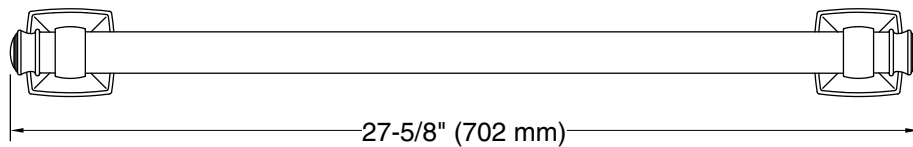

**Grand**  
24" grab bar  
K-26551

**Features**

- 24" (610 mm) bar
- Provides minimum 300 lb load capacity
- Coordinates with transitional-style KOHLER® faucets and showering components

**Material**

- Premium metal construction for durability and reliability
- KOHLER® finishes resist corrosion and tarnishing

## Technical Information

All product dimensions are nominal.

Material: Zinc