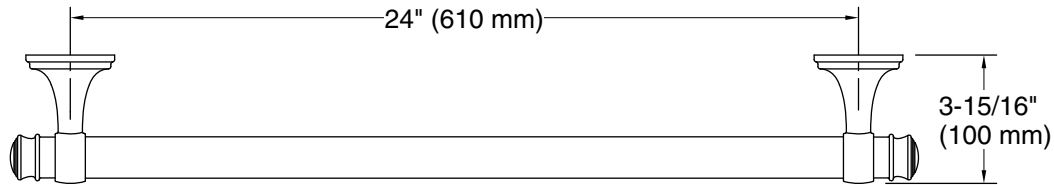

**Grand**  
24" grab bar  
K-26551

**Features**

- 24" (610 mm) bar
- Provides minimum 300 lb load capacity
- Coordinates with transitional-style KOHLER® faucets and showering components

**Material**

- Premium metal construction for durability and reliability
- KOHLER® finishes resist corrosion and tarnishing

## Technical Information

All product dimensions are nominal.

Material: Zinc