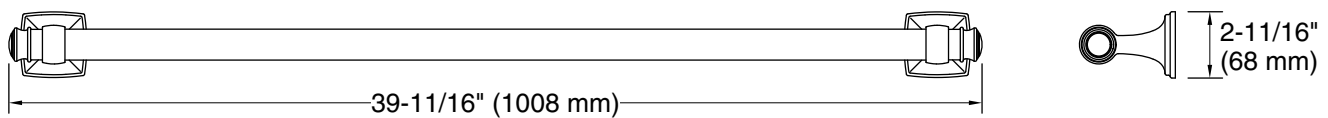

Features

- 36" (914 mm) bar
- Provides minimum 300 lb load capacity
- Coordinates with transitional-style KOHLER® faucets and showering components

Material

- Premium metal construction for durability and reliability
- KOHLER® finishes resist corrosion and tarnishing

Technical Information

All product dimensions are nominal.

Material: Zinc

Notes

Measure your actual product for roughing-in details.

WARNING: Risk of personal injury. The wall plates on the grab bar must be mounted to a brace between the wall studs. This will ensure that the weight of the user is adequately supported.