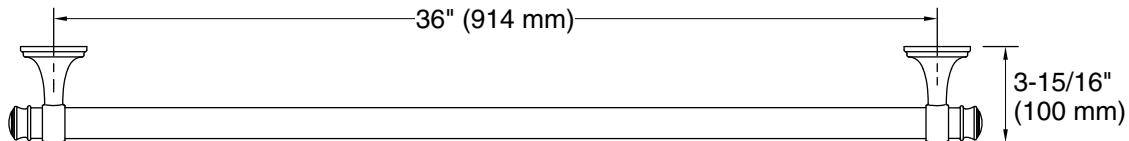

Features

- 36" (914 mm) bar
- Provides minimum 300 lb load capacity
- Coordinates with transitional-style KOHLER® faucets and showering components

Material

- Premium metal construction for durability and reliability
- KOHLER® finishes resist corrosion and tarnishing

Technical Information

All product dimensions are nominal.

Material: Zinc

Notes

Measure your actual product for roughing-in details.

WARNING: Risk of personal injury. The wall plates on the grab bar must be mounted to a brace between the wall studs. This will ensure that the weight of the user is adequately supported.