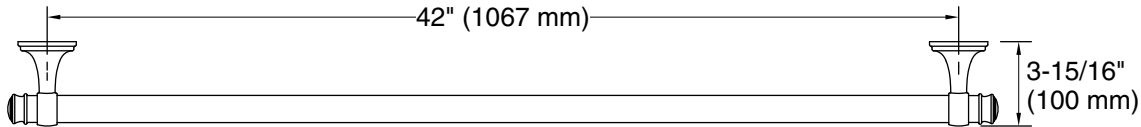

Features

- 42" (1067 mm) bar
- Provides minimum 300 lb load capacity
- Coordinates with transitional-style KOHLER® faucets and showering components

Material

- Premium metal construction for durability and reliability
- KOHLER® finishes resist corrosion and tarnishing

Technical Information

All product dimensions are nominal.

Material: Zinc

Notes

Measure your actual product for roughing-in details.

WARNING: Risk of personal injury. The wall plates on the grab bar must be mounted to a brace between the wall studs. This will ensure that the weight of the user is adequately supported.