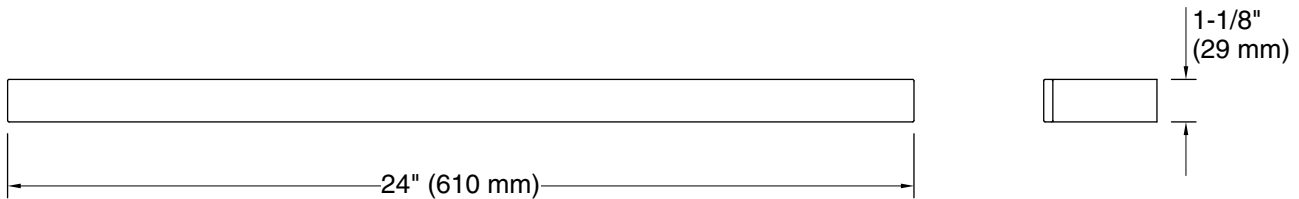

Minimal
24" towel bar
K-26568

Features

- 24" (610 mm) bar
- Coordinates with contemporary-style KOHLER® faucets and showering components

Material

- Premium metal construction for durability and reliability
- KOHLER® finishes resist corrosion and tarnishing

Technical Information

All product dimensions are nominal.

Material: Zinc, Stainless Steel

Notes

Install this product according to the installation instructions.

CAUTION: Risk of personal injury. Do not install these products in any area where they are likely to be used inadvertently as a grab bar or support bar. These products are not designed or intended for use as a grab bar or support bar.