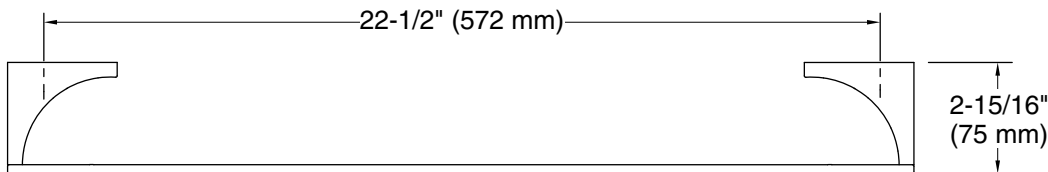

Minimal
24" towel bar
K-26568

Features

- 24" (610 mm) bar
- Coordinates with contemporary-style KOHLER® faucets and showering components

Material

- Premium metal construction for durability and reliability
- KOHLER® finishes resist corrosion and tarnishing

Technical Information

All product dimensions are nominal.

Material: Zinc, Stainless Steel

Notes

Install this product according to the installation instructions.

CAUTION: Risk of personal injury. Do not install these products in any area where they are likely to be used inadvertently as a grab bar or support bar. These products are not designed or intended for use as a grab bar or support bar.