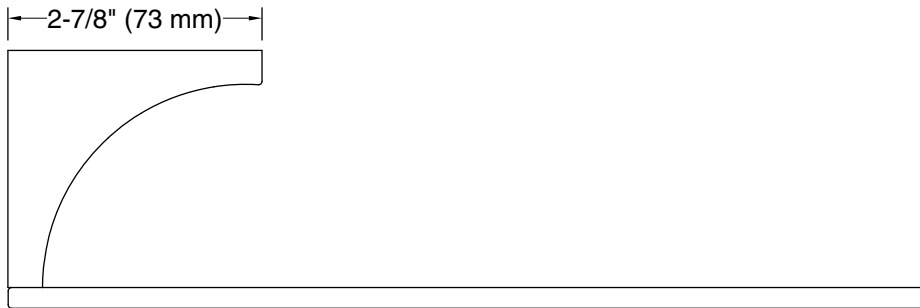

Technical Information

All product dimensions are nominal.

Material: Zinc, Stainless Steel

Notes

Install this product according to the installation instructions.

CAUTION: Risk of personal injury. Do not install these products in any area where they are likely to be used inadvertently as a grab bar or support bar. These products are not designed or intended for use as a grab bar or support bar.