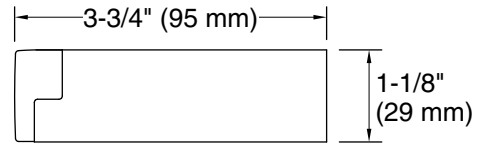

Technical Information

All product dimensions are nominal.

Material: Zinc, Stainless Steel

Notes

Install this product according to the installation instructions.

CAUTION: Risk of personal injury. Do not install these products in any area where they are likely to be used inadvertently as a grab bar or support bar. These products are not designed or intended for use as a grab bar or support bar.