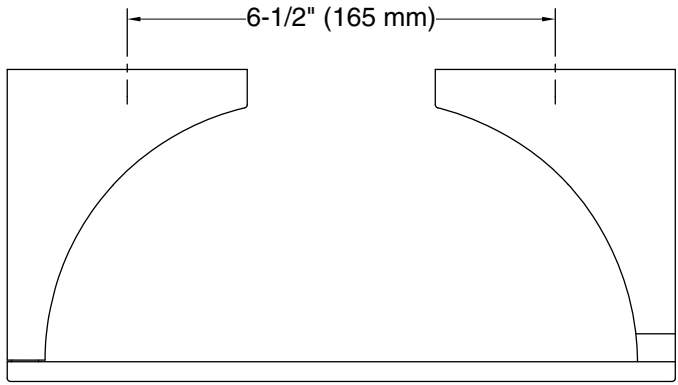

Technical Information

All product dimensions are nominal.

Material: Zinc, Stainless Steel

Notes

Install this product according to the installation instructions.

CAUTION: Risk of personal injury. Do not install these products in any area where they are likely to be used inadvertently as a grab bar or support bar. These products are not designed or intended for use as a grab bar or support bar.