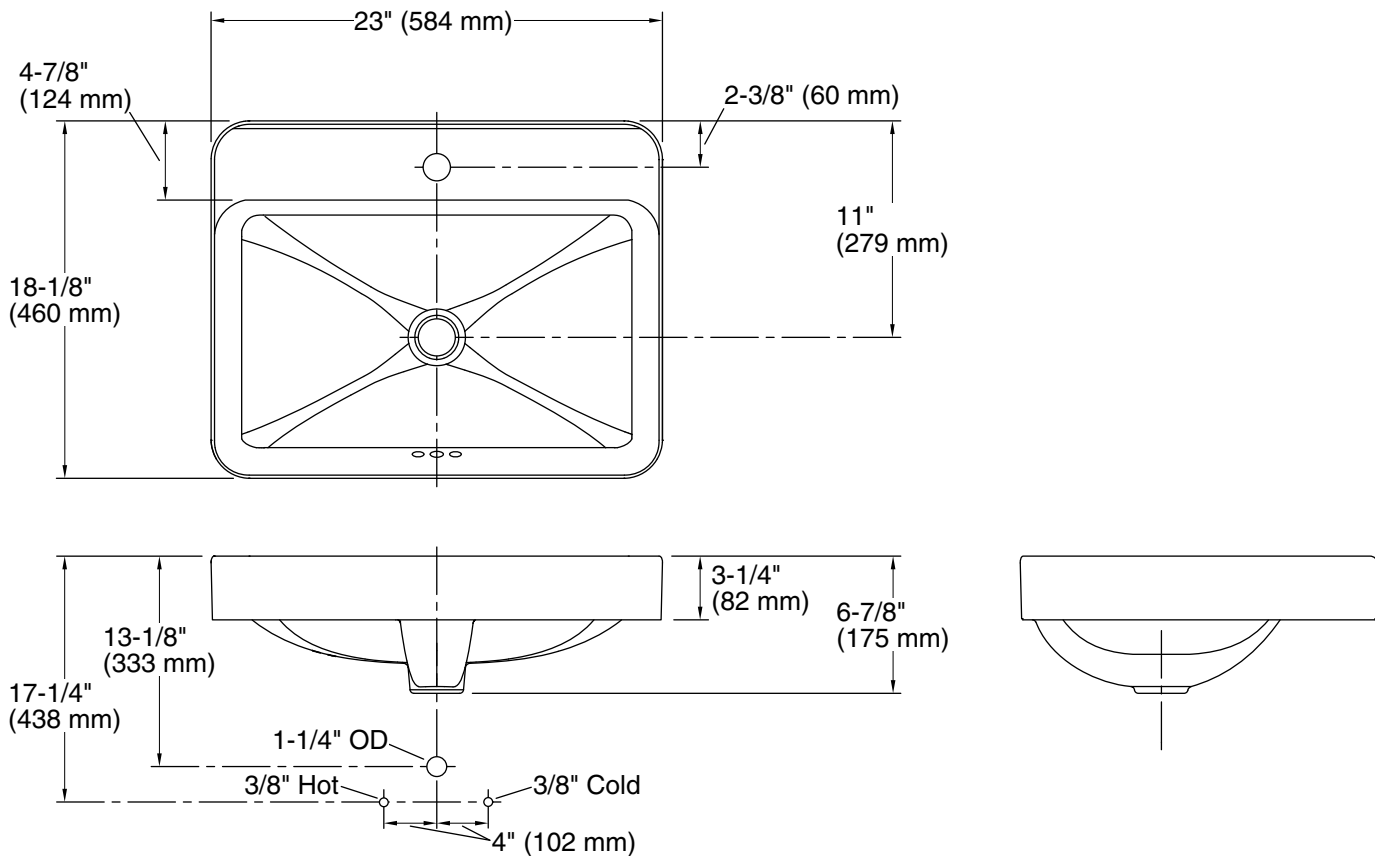

Features

- Single faucet hole
- Rectangular basin with a contemporary design
- With overflow
- 23" (584 mm) x 18-1/8" (460 mm)

Material

- Vitreous china

Installation

- Vessel

Recommended Products/Accessories

Technical Information

All product dimensions are nominal.

Basin configuration:	Single Bowl
Basin area (Only):	Length: 22" (559 mm) Width: 13-1/4" (337 mm) Water depth: 3-3/4" (95 mm)
With overflow:	Yes
Number of deck holes:	1
Faucet hole(s):	1-3/8" (35 mm)
Drain hole:	1-3/4" (44 mm)
Template:	1144641-7, required, included