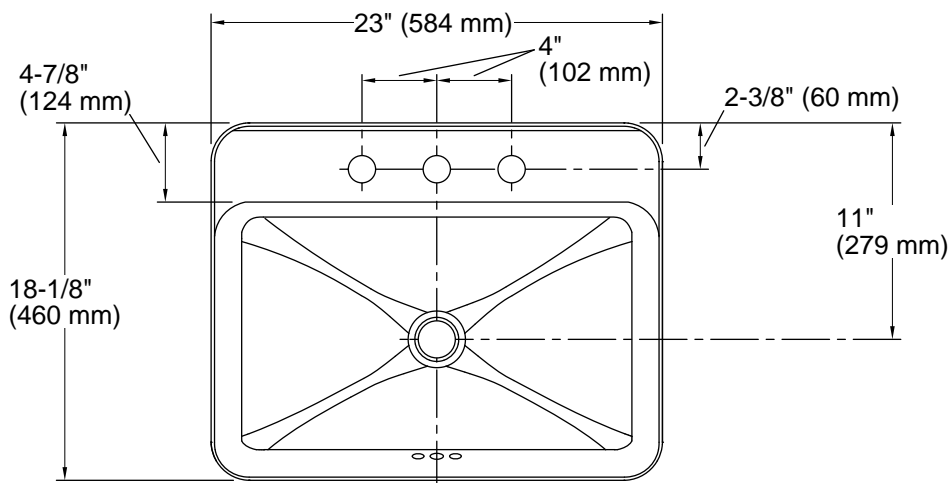

Features

- 8" (203 mm) widespread faucet holes
- Rectangular basin with a contemporary design
- With overflow
- 23" (584 mm) x 18-1/8" (460 mm)

Material

- Vitreous china

Installation

- Vessel

Recommended Products/Accessories

Technical Information

All product dimensions are nominal.

Basin configuration:	Single Bowl
Center(s):	8" (203 mm)
Bowl area (Only):	Length: 22" (559 mm) Width: 13-1/4" (337 mm) Water depth: 3-3/4" (95 mm)
With overflow:	Yes
Number of deck holes:	3
Faucet hole(s):	1-3/8" (35 mm)
Drain hole:	1-3/4" (44 mm)
Template:	1144641-7, required, included