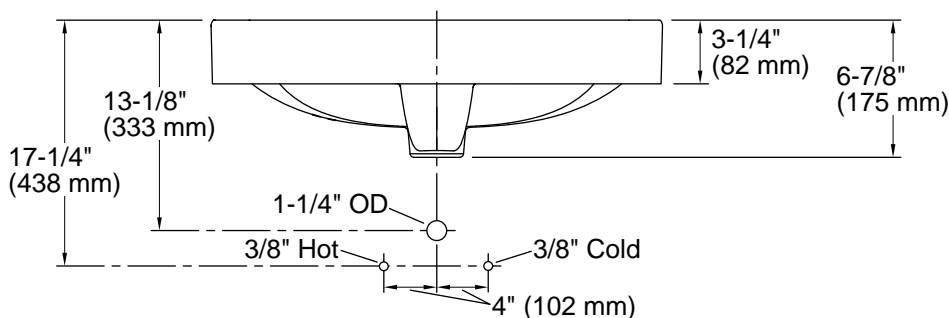

Features

- 8" (203 mm) widespread faucet holes
- Rectangular basin with a contemporary design
- With overflow
- 23" (584 mm) x 18-1/8" (460 mm)

Material

- Vitreous china

Installation

- Vessel

Recommended Products/Accessories

Technical Information

All product dimensions are nominal.

Basin configuration:	Single Bowl
Center(s):	8" (203 mm)
Bowl area (Only):	Length: 22" (559 mm) Width: 13-1/4" (337 mm) Water depth: 3-3/4" (95 mm)
With overflow:	Yes
Number of deck holes:	3
Faucet hole(s):	1-3/8" (35 mm)
Drain hole:	1-3/4" (44 mm)
Template:	1144641-7, required, included