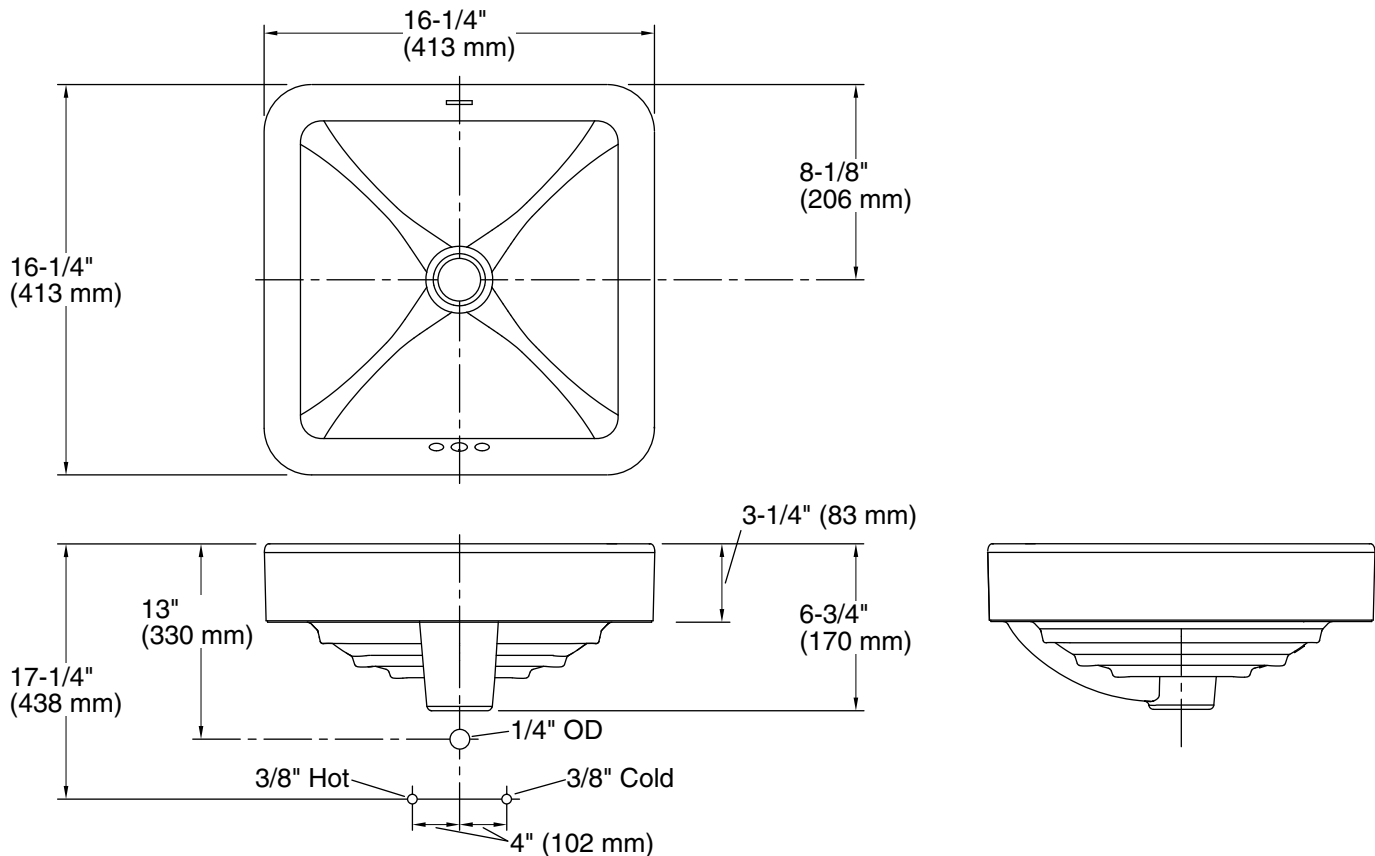

Features

- No faucet holes; requires wall- or counter-mount faucet

Material

- Vitreous china

Installation

- Vessel

Recommended Products/Accessories

- K-23726 Drain treatment
- K-23725 Cast iron cleaner

Available Colors/Finishes

Color tiles intended for reference only.

Color	Code	Description
	0	White
	96	Biscuit
	7	Black Black™

Technical Information

All product dimensions are nominal.

Basin configuration:	Single Bowl
Bowl area (Only):	Length: 15-3/4" (400 mm) Width: 15-3/4" (400 mm) Water depth: 3-3/4" (95 mm)
With overflow:	Yes
Drain hole:	1-3/4" (44 mm)
Template:	1144642-7, required, included