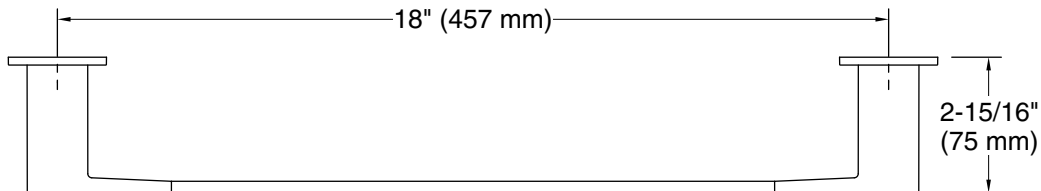

Features

- 18" (457 mm) bar
- Coordinates with Honesty faucets accessories, and showering components to complete your bathroom

Material

- Premium metal construction for durability and reliability
- KOHLER® finishes resist corrosion and tarnishing

Technical Information

All product dimensions are nominal.

Material: Zinc, Stainless Steel

Notes

Install this product according to the installation instructions.

CAUTION: Risk of personal injury. Do not install these products in any area where they are likely to be used inadvertently as a grab bar or support bar. These products are not designed or intended for use as a grab bar or support bar.