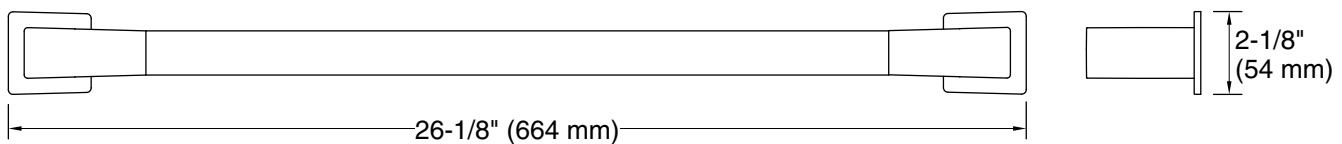

Technical Information

All product dimensions are nominal.

Material: Zinc, Stainless Steel

Notes

Install this product according to the installation instructions.

CAUTION: Risk of personal injury. Do not install these products in any area where they are likely to be used inadvertently as a grab bar or support bar. These products are not designed or intended for use as a grab bar or support bar.