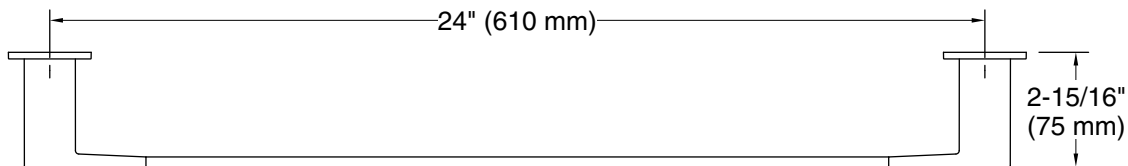

Technical Information

All product dimensions are nominal.

Material: Zinc, Stainless Steel

Notes

Install this product according to the installation instructions.

CAUTION: Risk of personal injury. Do not install these products in any area where they are likely to be used inadvertently as a grab bar or support bar. These products are not designed or intended for use as a grab bar or support bar.